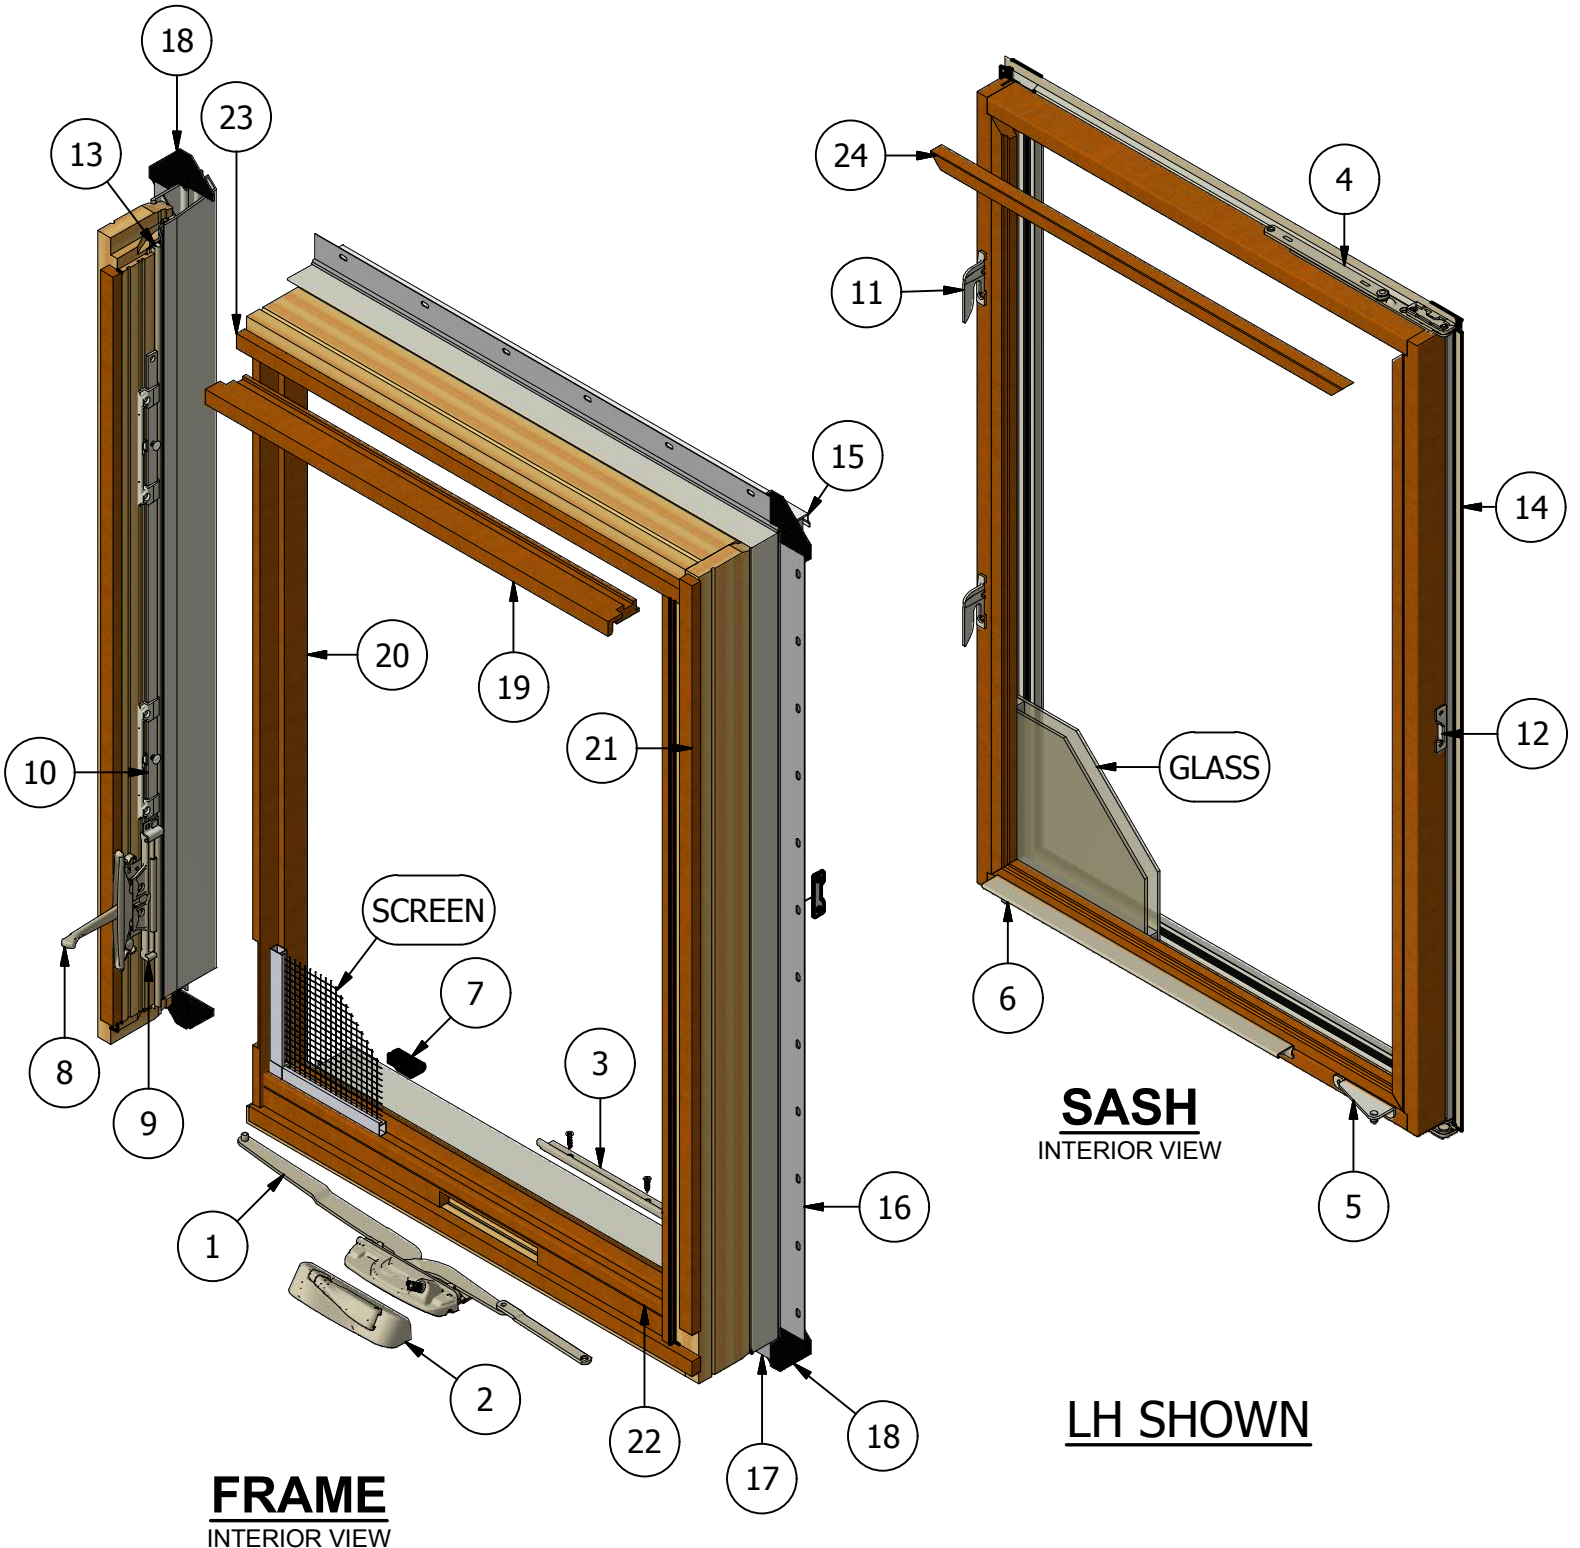

# Pinnacle Series Clad Casement (Operating) Parts Identification

**WINDSOR**  
WINDOWS & DOORS  
A Woodgrain Millwork Company