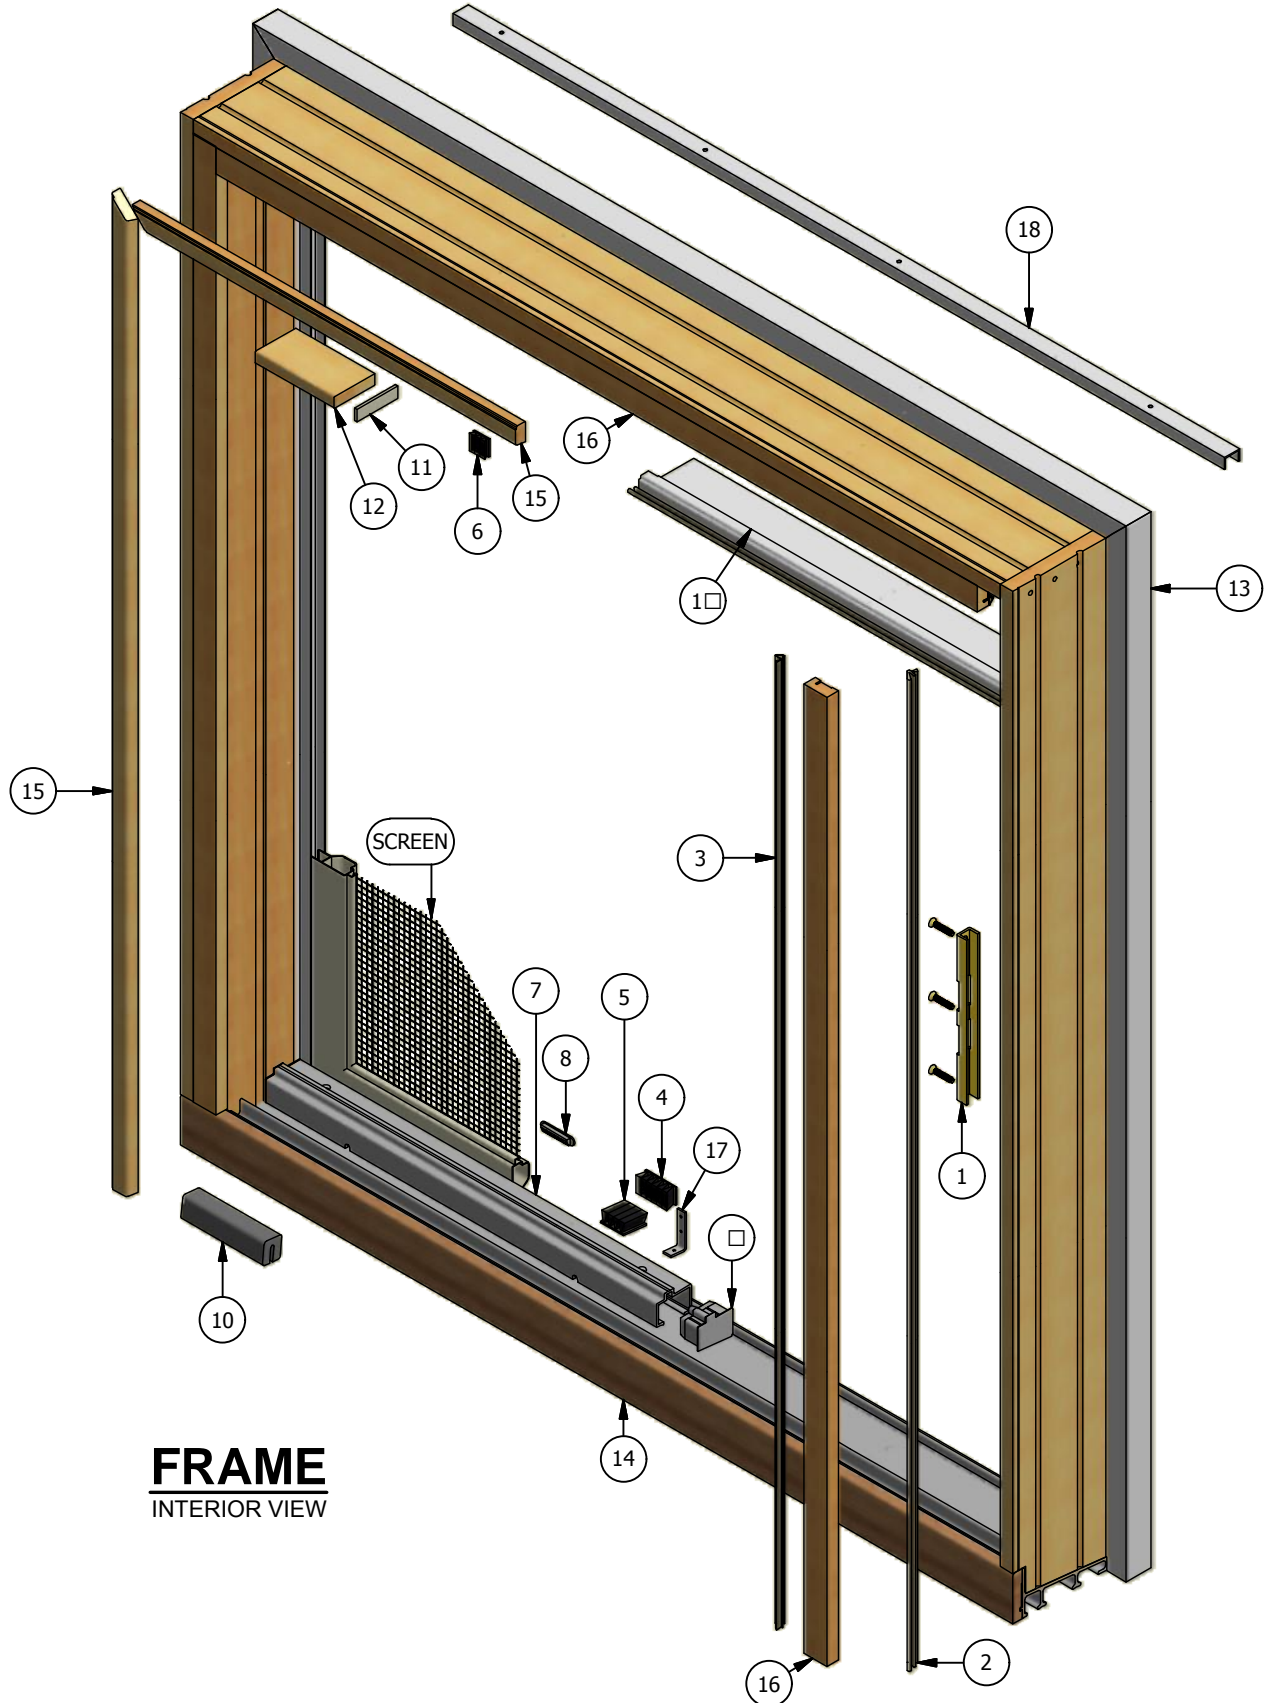

Legend HBR Series

Sliding Patio Door (Stat-Active - 2 and 4 Panel)

Parts Identification

FRAME
INTERIOR VIEW

Legend HBR Series

Sliding Patio Door (Stat-Active - 2 and 4 Panel)

Parts Identification

INACTIVE PANEL

INTERIOR VIEW

ACTIVE PANEL

INTERIOR VIEW

Legend HBR Series

Sliding Patio Door (Stat-Active - 2 and 4 Panel)

Parts Identification

QUAD ASTRAGAL

Legend HBR Series