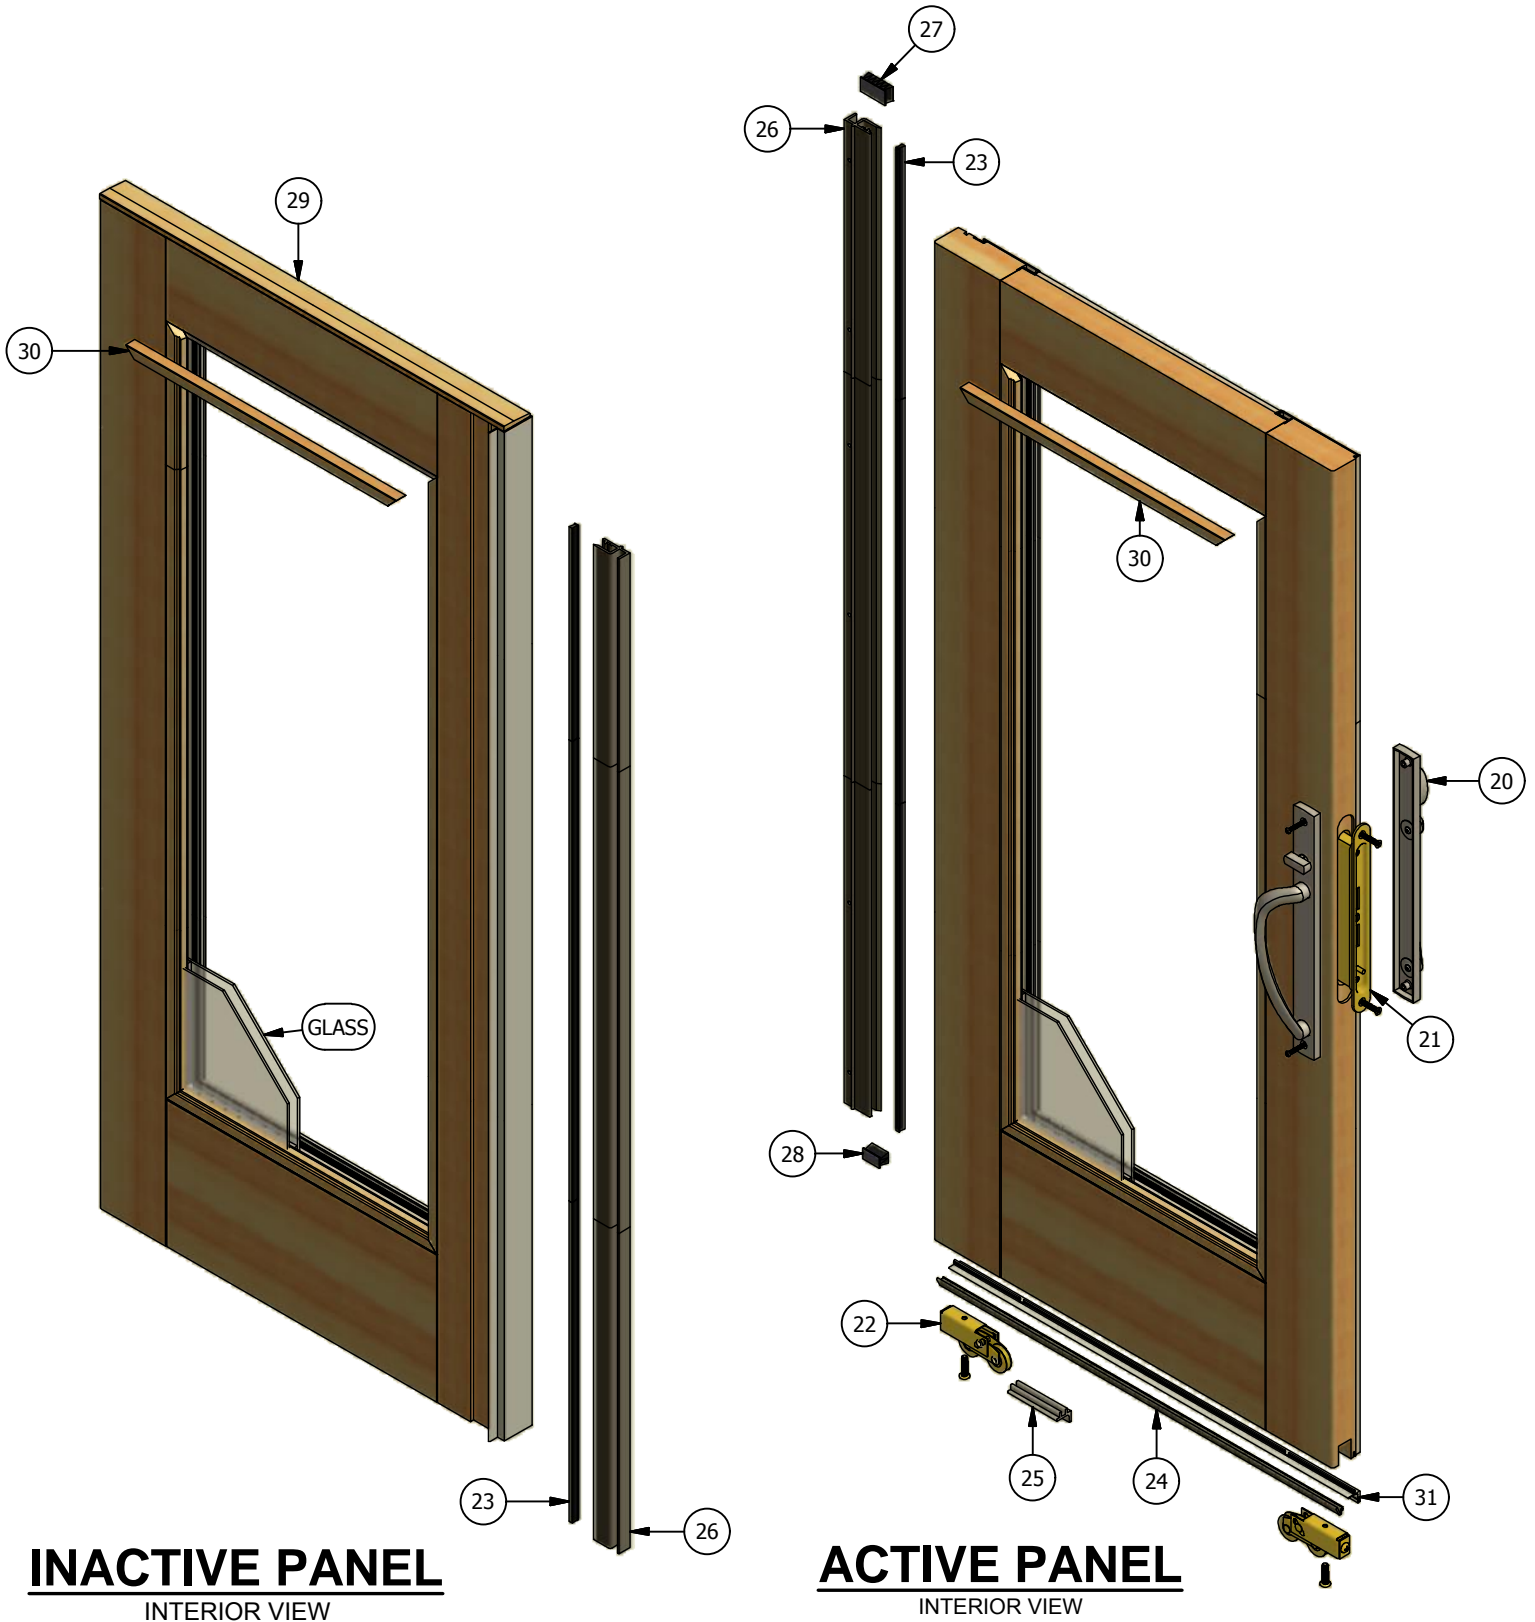

Legend HBR Series

Sliding Patio Door (Stat-Active - 2 and 4 Panel)

Parts Identification

FRAME
INTERIOR VIEW

Legend HBR Series

Sliding Patio Door (Stat-Active - 2 and 4 Panel)

Parts Identification

INACTIVE PANEL