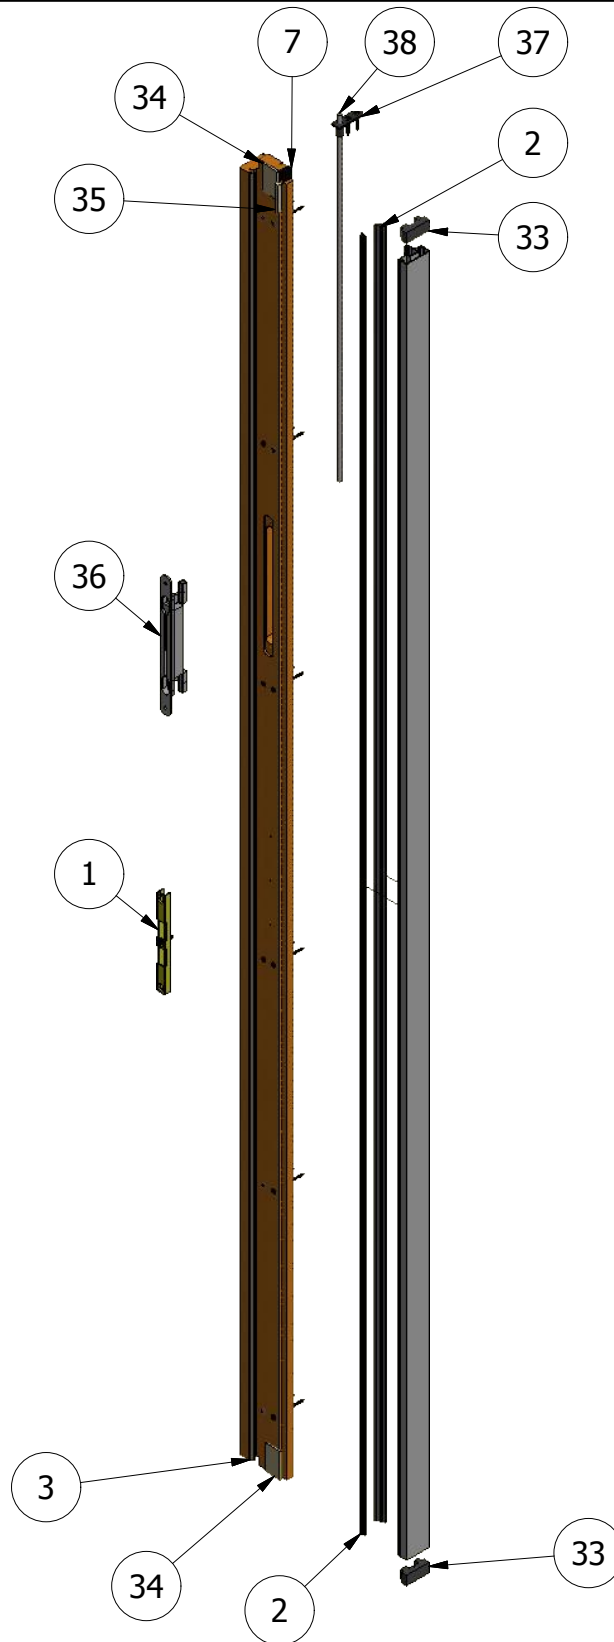

Legend HBR Series

Sliding Patio Door (Stat-Active - 2 and 4 Panel)

Parts Identification

FRAME
INTERIOR VIEW

Legend HBR Series

Sliding Patio Door (Stat-Active - 2 and 4 Panel)

Parts Identification

INACTIVE PANEL

INTERIOR VIEW

ACTIVE PANEL

INTERIOR VIEW

Legend HBR Series

Sliding Patio Door (Stat-Active - 2 and 4 Panel)

Parts Identification

QUAD ASTRAGAL

Legend HBR Series

Sliding Patio Door (Stat-Active - 2 and 4 Panel)

Parts Identification

Image	Item #	Description	Color / Finish / Size	Spec	Old	New SAP
	1	Keeper (April '07 - Current) Keeper Screws #10 x 1 1/4" Screw (Qty.3)	Standard Seacoast Standard Seacoast		2480053 2480056 508105 518105	10054771 10055183 10056200 10056222
	2	Active Jamb / Head Cover / Astragal Weatherstrip	Bronze Beige	10' 10'	2384182 2384183	10120536 10120537
	3	Interior Frame / Astragal Weatherstrip			Beige 2384105 Black 2384177	Beige 10055870 Black 10055129
	4	Setting Block Dust Pad			2384131	10054937
	5	Sill Dust Pad			2384130	10055880
	6	Upper Frame / Astragal Dust Pad			2384133	10055881
	7	Setting Block	Grey Grey Grey Brown Brown Brown	2-6 3-0 4-0 2-6 3-0 4-0	2384704 2384708 2384712 2384705 2384709 2384713	10055908 10055909 10055910 10055004 10055388 10055134
	8	Setting Block Weep Cover	Grey Brown		2384140 2384141	10055376 10055884
	9	Setting Block End Cap (LH Shown)	Grey Grey Brown Brown	LH RH LH RH	2384750 2384753 2384751 2384754	10055918 10055919 10055136 10055394