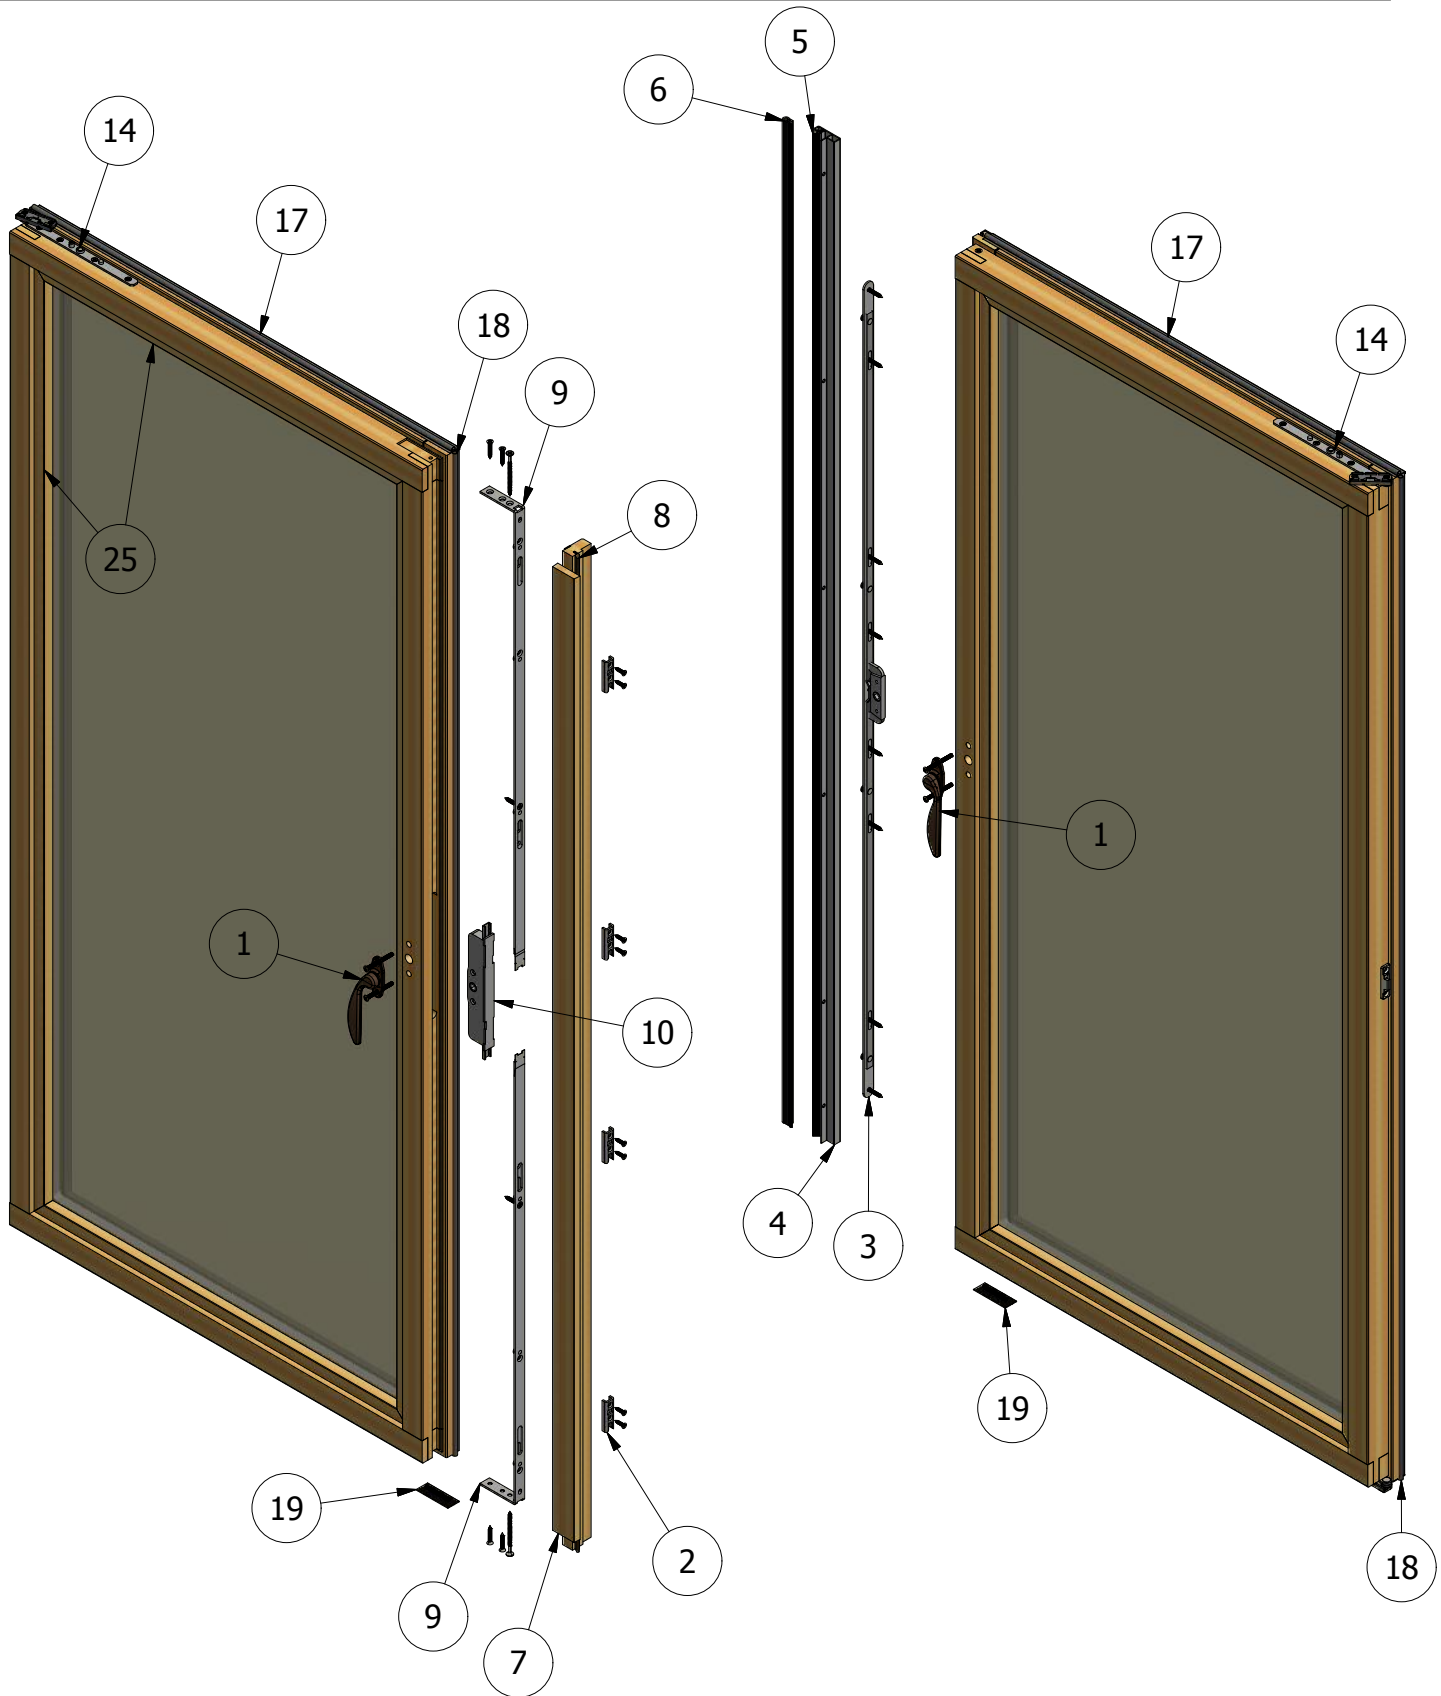

# Pinnacle Select Series Clad French Casement (Push-Out) Parts Identification