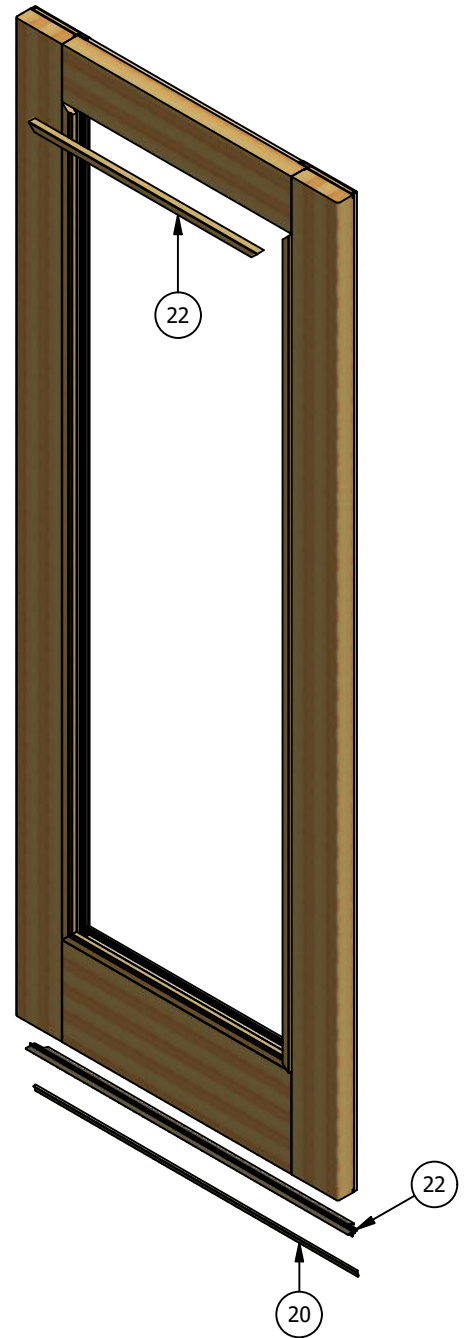

Pinnacle Series

Clad Outswing Patio Door (Stat-Active)

Parts Identification

Pinnacle Series

Clad Outswing Patio Door (Stat-Active)

Parts Identification

ACTIVE PANEL
INTERIOR VIEW

STATIONARY PANEL
INTERIOR VIEW

WINDSOR
WINDOWS & DOORS
A Woodgrain Millwork Company

Pinnacle Series

Clad Outswing Patio Door (Stat-Active)

Parts Identification

Image	Item #	Description	Color / Finish / Size	Spec	Old	New SAP
	1	Jamb Strike Plate With Screws (Note: Older versions were handed and had a narrow curved strike. If replacing handed versions, the frame extrusion notch will need to be widened slightly)	Brass Antique Brass Oil Rubbed Bronze Polished Chrome Brushed Chrome Gold Powder Coat Matte Black White Satin Nickel Antique Nickel Faux Bronze		2384080 2384085 2385294 2384083 2384082 2384129 2384088 2384087 2384081 2384086 2385294	10054998 10055862 10055990 10055365 10055861 10055374 10055366 10055863 10056643 10055122 10055990
		Astragal Strike Plate With Screws	Brass Antique Brass Oil Rubbed Bronze Polished Chrome Brushed Chrome Gold Powder Coat Matte Black White Satin Nickel Antique Nickel Faux Bronze		2384089 2384094 2385295 2384092 2384091 2384137 2384097 2384096 2384090 2384095 2385295	10055864 10055367 10055154 10055865 10056644 10055883 10055867 10055123 10054936 10055866 10055154
	2	Tongue Strike Plate Multi-Point Only	Stainless Steel		2384211	10055383
		Tongue Strike Plate Screws	Stainless Steel		2370091	10053333
 Not Shown on Assmby Dwg.		Head Strike Plate (10-0 Size Only)	Stainless Steel		2374313	10056632
 Not Shown on Assmby Dwg.		Sill Strike Plate (10-0 Size Only)	Stainless Steel		2374312	10054890
		Strike Plate Screw #7 x 3/4" (2 per strike plate) 10-0 Size Only	Stainless Steel		2370091	10053333