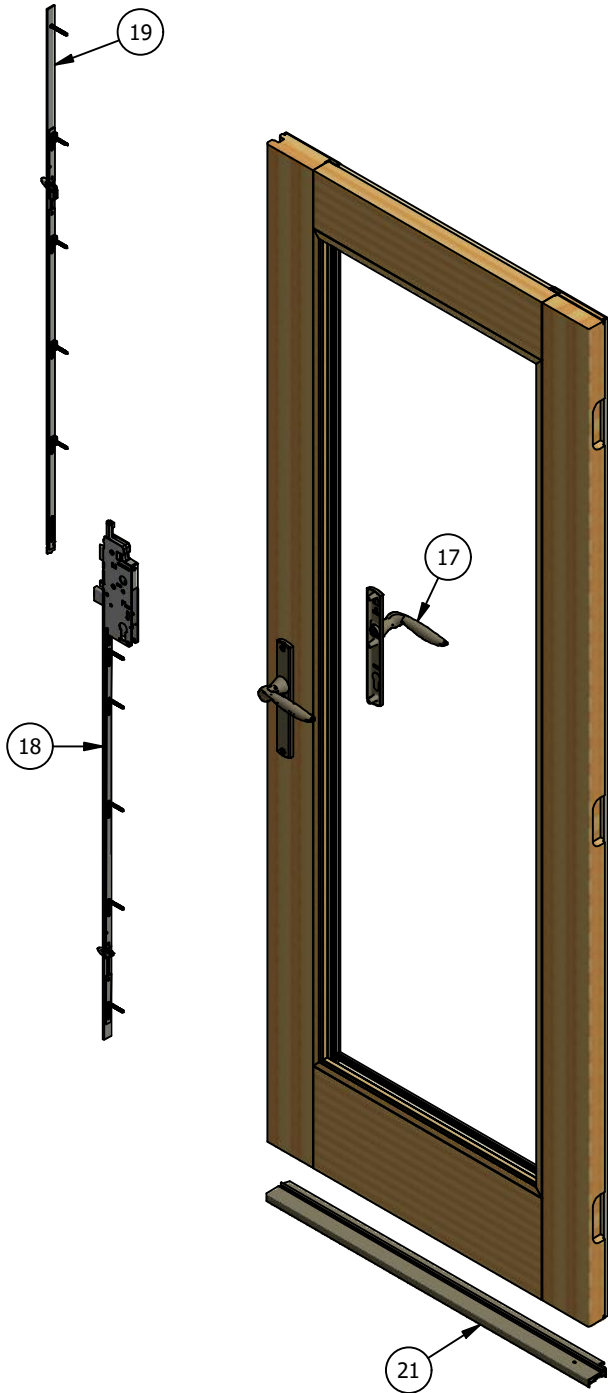

Pinnacle Series

Clad Outswing Patio Door (Stat-Active)

Parts Identification

Pinnacle Series

Clad Outswing Patio Door (Stat-Active)

Parts Identification

ACTIVE PANEL
INTERIOR VIEW

STATIONARY PANEL
INTERIOR VIEW

WINDSOR
WINDOWS & DOORS
A Woodgrain Millwork Company

Pinnacle Series

Clad Outswing Patio Door (Stat-Active)

Parts Identification

Image	Item #	Description	Color / Finish / Size	Spec	Old	New SAP
	1	Jamb Strike Plate With Screws (Note: Older versions were handed and had a narrow curved strike. If replacing handed versions, the frame extrusion notch will need to be widened slightly)	Brass Antique Brass Oil Rubbed Bronze Polished Chrome Brushed Chrome Gold Powder Coat Matte Black White Satin Nickel Antique Nickel Faux Bronze		2384080 2384085 2385294 2384083 2384082 2384129 2384088 2384087 2384081 2384086 2385294	10054998 10055862 10055990 10055365 10055861 10055374 10055366 10055863 10056643 10055122 10055990
		Astragal Strike Plate With Screws	Brass Antique Brass Oil Rubbed Bronze Polished Chrome Brushed Chrome Gold Powder Coat Matte Black White Satin Nickel Antique Nickel Faux Bronze		2384089 2384094 2385295 2384092 2384091 2384137 2384097 2384096 2384090 2384095 2385295	10055864 10055367 10055154 10055865 10056644 10055883 10055867 10055123 10054936 10055866 10055154
	2	Tongue Strike Plate Multi-Point Only	Stainless Steel		2384211	10055383
		Tongue Strike Plate Screws	Stainless Steel		2370091	10053333
 Not Shown on Assmby Dwg.		Head Strike Plate (10-0 Size Only)	Stainless Steel		2374313	10056632
 Not Shown on Assmby Dwg.		Sill Strike Plate (10-0 Size Only)	Stainless Steel		2374312	10054890
		Strike Plate Screw #7 x 3/4" (2 per strike plate) 10-0 Size Only	Stainless Steel		2370091	10053333