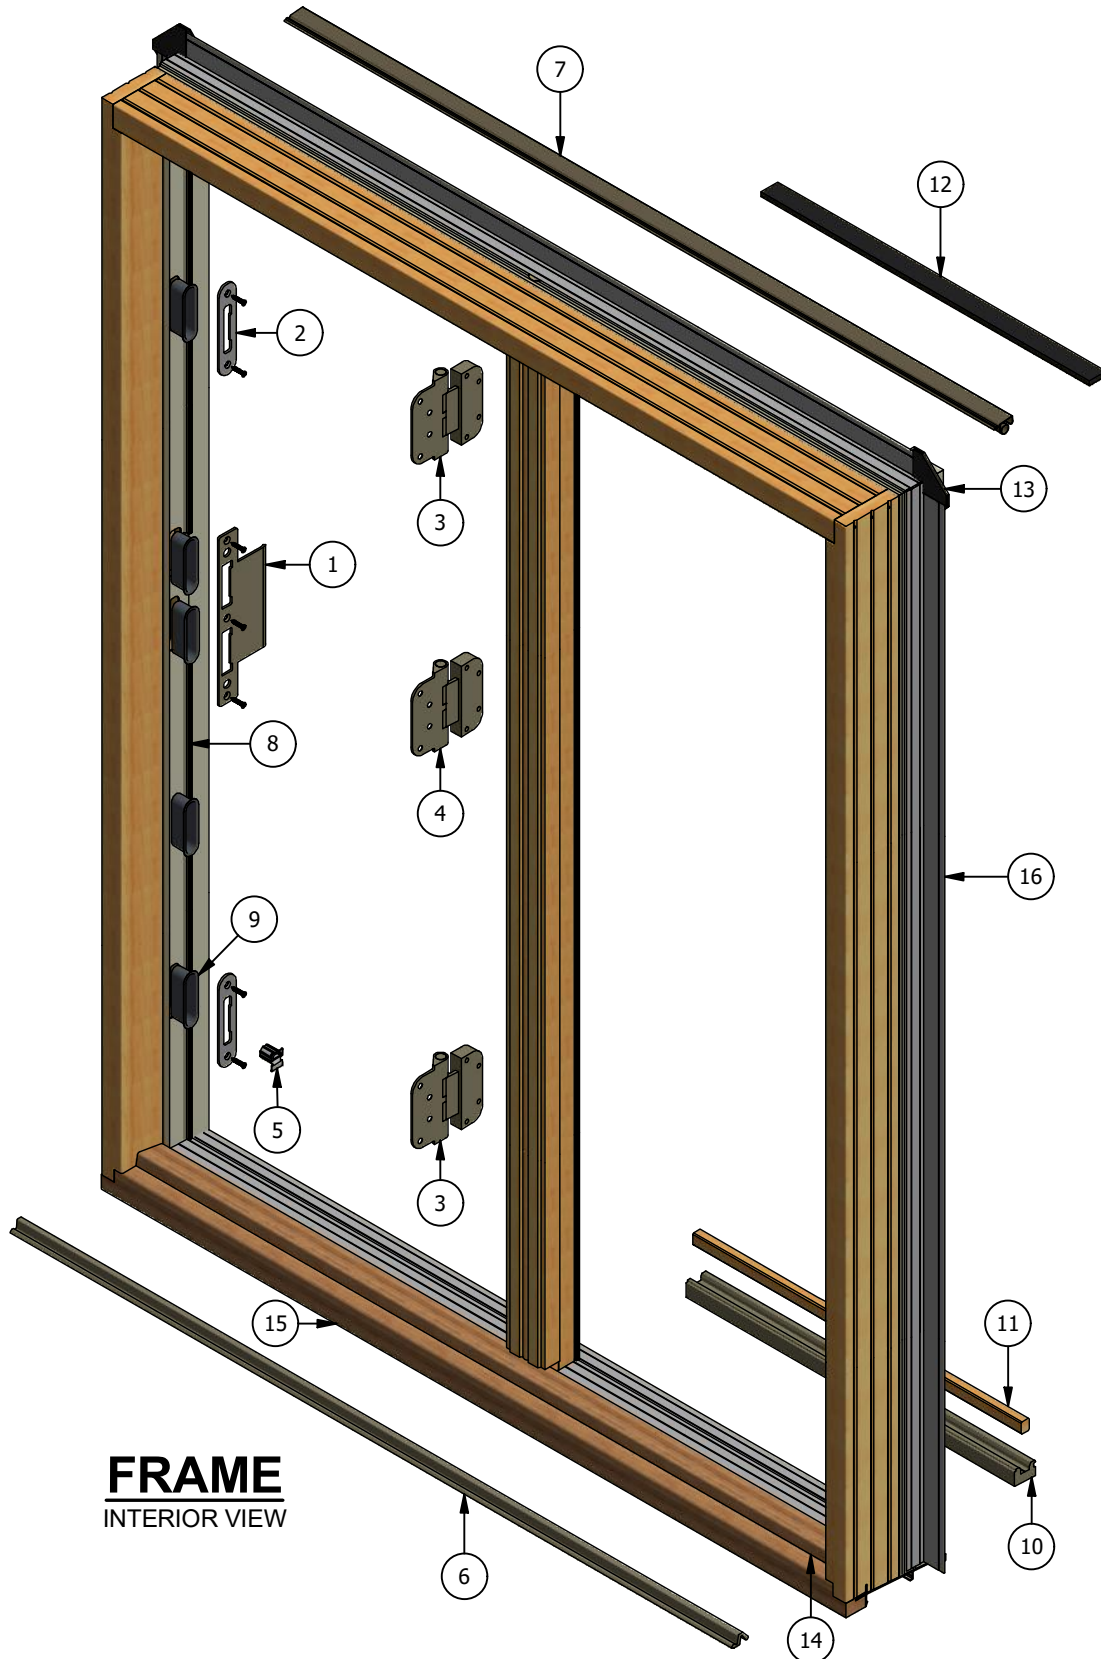

Pinnacle Series

Clad Outswing Patio Door (Stat-Active)

Parts Identification

Pinnacle Series

Clad Outswing Patio Door (Stat-Active)

Parts Identification

ACTIVE PANEL
INTERIOR VIEW

STATIONARY PANEL
INTERIOR VIEW

WINDSOR
WINDOWS & DOORS
A Woodgrain Millwork Company

Pinnacle Series

Clad Outswing Patio Door (Stat-Active)

Parts Identification

Image	Item #	Description	Color / Finish / Size	Spec	Old	New SAP
	1	Jamb Strike Plate With Screws (Note: Older versions were handed and had a narrow curved strike. If replacing handed versions, the frame extrusion notch will need to be widened slightly)	Brass Antique Brass Oil Rubbed Bronze Polished Chrome Brushed Chrome Gold Powder Coat Matte Black White Satin Nickel Antique Nickel Faux Bronze		2384080 2384085 2385294 2384083 2384082 2384129 2384088 2384087 2384081 2384086 2385294	10054998 10055862 10055990 10055365 10055861 10055374 10055366 10055863 10056643 10055122 10055990
		Astragal Strike Plate With Screws	Brass Antique Brass Oil Rubbed Bronze Polished Chrome Brushed Chrome Gold Powder Coat Matte Black White Satin Nickel Antique Nickel Faux Bronze		2384089 2384094 2385295 2384092 2384091 2384137 2384097 2384096 2384090 2384095 2385295	10055864 10055367 10055154 10055865 10056644 10055883 10055867 10055123 10054936 10055866 10055154
	2	Tongue Strike Plate Multi-Point Only	Stainless Steel		2384211	10055383
		Tongue Strike Plate Screws	Stainless Steel		2370091	10053333
 Not Shown on Assmby Dwg.		Head Strike Plate (10-0 Size Only)	Stainless Steel		2374313	10056632
 Not Shown on Assmby Dwg.		Sill Strike Plate (10-0 Size Only)	Stainless Steel		2374312	10054890
		Strike Plate Screw #7 x 3/4" (2 per strike plate) 10-0 Size Only	Stainless Steel		2370091	10053333