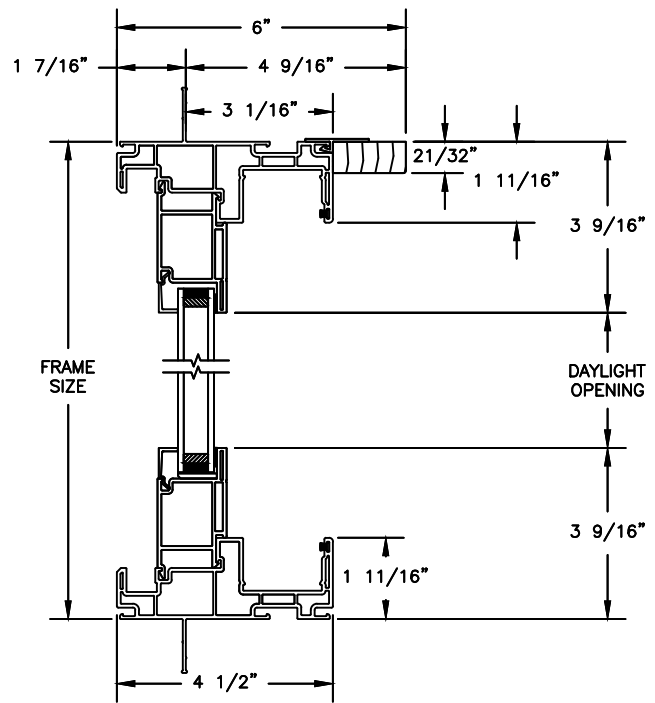

Next Dimension Signature Series

SLIDING PATIO DOOR

SECTION DETAILS

SCALE: 3" = 1'-0"

Next Dimension Signature Series

SLIDING PATIO DOOR

SECTION DETAILS

SCALE: 3" = 1'-0"

OPERATING HEAD JAMB & SILL

STATIONARY HEAD JAMB & SILL

JAMBS

Next Dimension Signature Series

SLIDING PATIO DOOR

SECTION DETAILS: SIDELITE / TRANSOM
SCALE: 3" = 1'-0"

HEAD & SILL

JAMBS

Next Dimension Signature Series

SLIDING PATIO DOOR

SECTION DETAILS: MULLIONS

SCALE: 3" = 1'-0"

HORIZONTAL MULLION
TRANSOM/OPERATOR

HORIZONTAL 2" MULLION
TRANSOM/OPERATOR

HORIZONTAL MULLION
RADIUS/OPERATOR

HORIZONTAL 2" MULLION
RADIUS/OPERATOR

5/8" PUTTY WDL
WITH INNERBAR

5/8" PUTTY WDL (EXTERIOR ONLY)
WITH 5/8" FLAT INNERGRILLE

7/8" PUTTY WDL
WITH INNERBAR

7/8" PUTTY WDL (EXTERIOR ONLY)
WITH 13/16" FLAT INNERGRILLE

Next Dimension Signature Series