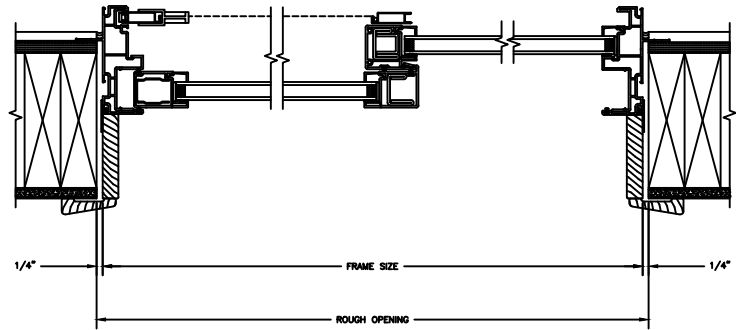

5/8" PUTTY WDL
WITH INNERBAR

5/8" PUTTY WDL (EXTERIOR ONLY)
WITH 5/8" FLAT INNERGRILLE

7/8" PUTTY WDL
WITH INNERBAR

7/8" PUTTY WDL (EXTERIOR ONLY)
WITH 13/16" FLAT INNERGRILLE

Next Dimension Signature Series

SLIDING PATIO DOOR

SECTION DETAILS : CONSTRUCTION

SCALE: 1 1/2" = 1'-0"

HEAD JAMB & SILL
2 X 6 FRAME WITH SIDING

JAMBS
2 X 6 FRAME WITH SIDING

HEAD JAMB & SILL
2 X 4 FRAME WITH STUCCO

JAMBS
2 X 4 FRAME WITH STUCCO