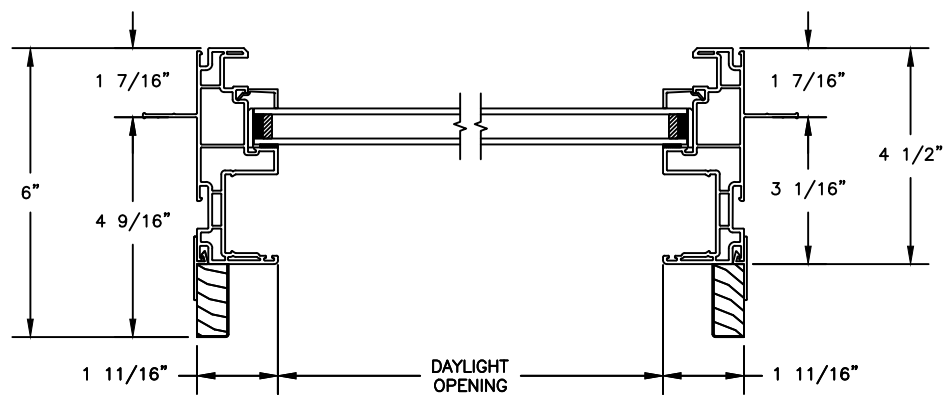

OPERATING HEAD JAMB & SILL

STATIONARY HEAD JAMB & SILL

JAMBS

Next Dimension Signature Series

SLIDING PATIO DOOR

SECTION DETAILS: SIDELITE / TRANSOM
SCALE: 3" = 1'-0"

HEAD & SILL

JAMBS

Next Dimension Signature Series

SLIDING PATIO DOOR

SECTION DETAILS: MULLIONS

SCALE: 3" = 1'-0"

HORIZONTAL MULLION
TRANSOM/OPERATOR

HORIZONTAL 2" MULLION
TRANSOM/OPERATOR

HORIZONTAL MULLION
RADIUS/OPERATOR

HORIZONTAL 2" MULLION
RADIUS/OPERATOR

5/8" PUTTY WDL
WITH INNERBAR

5/8" PUTTY WDL (EXTERIOR ONLY)
WITH 5/8" FLAT INNERGRILLE

7/8" PUTTY WDL
WITH INNERBAR

7/8" PUTTY WDL (EXTERIOR ONLY)
WITH 13/16" FLAT INNERGRILLE

Next Dimension Signature Series