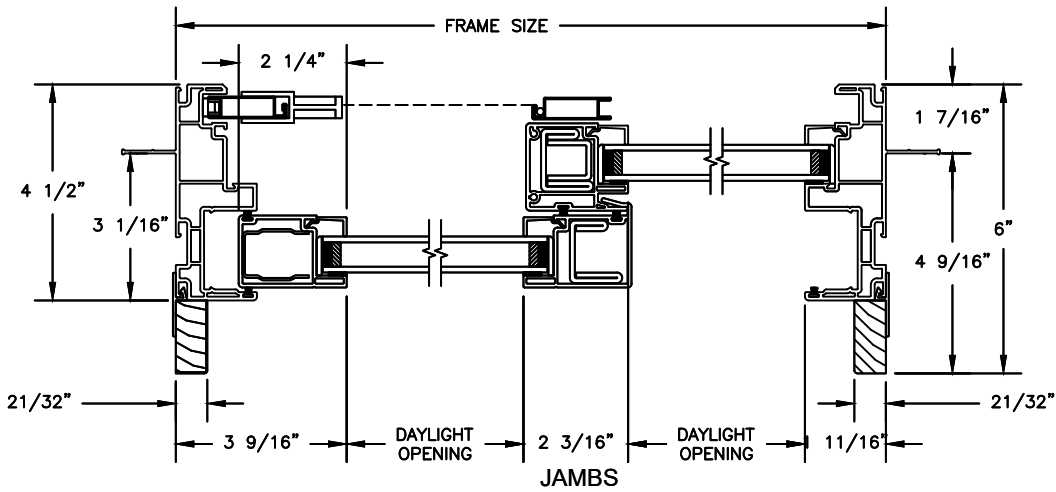

Next Dimension Signature Series

SLIDING PATIO DOOR

SECTION DETAILS

SCALE: 3" = 1'-0"

Next Dimension Signature Series

SLIDING PATIO DOOR

SECTION DETAILS

SCALE: 3" = 1'-0"

OPERATING HEAD JAMB & SILL

STATIONARY HEAD JAMB & SILL

JAMBS

Next Dimension Signature Series

SLIDING PATIO DOOR

SECTION DETAILS: SIDELITE / TRANSOM
SCALE: 3" = 1'-0"

HEAD & SILL

JAMBS

Next Dimension Signature Series

SLIDING PATIO DOOR

SECTION DETAILS: MULLIONS

SCALE: 3" = 1'-0"

HORIZONTAL MULLION
TRANSOM/OPERATOR

HORIZONTAL 2" MULLION
TRANSOM/OPERATOR

HORIZONTAL MULLION
RADIUS/OPERATOR

HORIZONTAL 2" MULLION
RADIUS/OPERATOR

VERTICAL MULLION
SIDELIGHT/OPERATOR

VERTICAL 2" MULLION
STATIONARY/SIDELIGHT

Next Dimension Signature Series

SLIDING PATIO DOOR

SECTION DETAILS : DIVIDED LITE OPTIONS

SCALE: 3" = 1'-0"

INSULATING GLASS

3/4" PROFILED INNERGRILLE