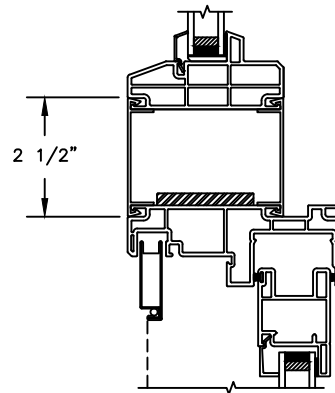

Next Dimension Signature Series

SLIDING PATIO DOOR

SECTION DETAILS: MULLIONS

SCALE: 3" = 1'-0"

HORIZONTAL MULLION
TRANSOM/OPERATOR

HORIZONTAL 2" MULLION
TRANSOM/OPERATOR

HORIZONTAL MULLION
RADIUS/OPERATOR

HORIZONTAL 2" MULLION
RADIUS/OPERATOR

5/8" PUTTY WDL
WITH INNERBAR

5/8" PUTTY WDL (EXTERIOR ONLY)
WITH 5/8" FLAT INNERGRILLE

7/8" PUTTY WDL
WITH INNERBAR

7/8" PUTTY WDL (EXTERIOR ONLY)
WITH 13/16" FLAT INNERGRILLE

Next Dimension Signature Series