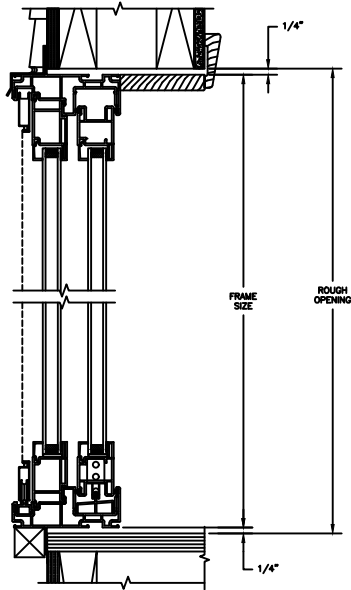

5/8" PUTTY WDL
WITH INNERBAR

5/8" PUTTY WDL (EXTERIOR ONLY)
WITH 5/8" FLAT INNERGRILLE

7/8" PUTTY WDL
WITH INNERBAR

7/8" PUTTY WDL (EXTERIOR ONLY)
WITH 13/16" FLAT INNERGRILLE

Next Dimension Signature Series

SLIDING PATIO DOOR

SECTION DETAILS : CONSTRUCTION

SCALE: 1 1/2" = 1'-0"

HEAD JAMB & SILL
2 X 6 FRAME WITH SIDING

JAMBS
2 X 6 FRAME WITH SIDING

HEAD JAMB & SILL
2 X 4 FRAME WITH STUCCO

JAMBS
2 X 4 FRAME WITH STUCCO

Next Dimension Signature Series

SLIDING PATIO DOOR

SECTION DETAILS : CONSTRUCTION

SCALE: 1 1/2" = 1'-0"

HEAD JAMB & SILL
2 X 6 FRAME WITH BRICK VENEER

JAMBS
2 X 6 FRAME WITH BRICK VENEER

HEAD JAMB & SILL
8" CONCRETE BLOCK WALL
WITH BRICK VENEER

JAMBS
8" CONCRETE BLOCK WALL
WITH BRICK VENEER