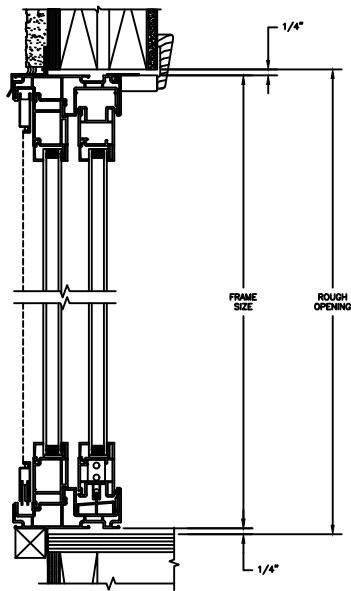

5/8" PUTTY WDL
WITH INNERBAR

5/8" PUTTY WDL (EXTERIOR ONLY)
WITH 5/8" FLAT INNERGRILLE

7/8" PUTTY WDL
WITH INNERBAR

7/8" PUTTY WDL (EXTERIOR ONLY)
WITH 13/16" FLAT INNERGRILLE

Next Dimension Signature Series

SLIDING PATIO DOOR

SECTION DETAILS : CONSTRUCTION

SCALE: 1 1/2" = 1'-0"

HEAD JAMB & SILL
2 X 6 FRAME WITH SIDING

JAMBS
2 X 6 FRAME WITH SIDING

HEAD JAMB & SILL
2 X 4 FRAME WITH STUCCO

JAMBS
2 X 4 FRAME WITH STUCCO

Next Dimension Signature Series

SLIDING PATIO DOOR

SECTION DETAILS : CONSTRUCTION

SCALE: 1 1/2" = 1'-0"

HEAD JAMB & SILL
2 X 6 FRAME WITH BRICK VENEER

JAMBS
2 X 6 FRAME WITH BRICK VENEER

HEAD JAMB & SILL
8" CONCRETE BLOCK WALL
WITH BRICK VENEER

JAMBS
8" CONCRETE BLOCK WALL
WITH BRICK VENEER