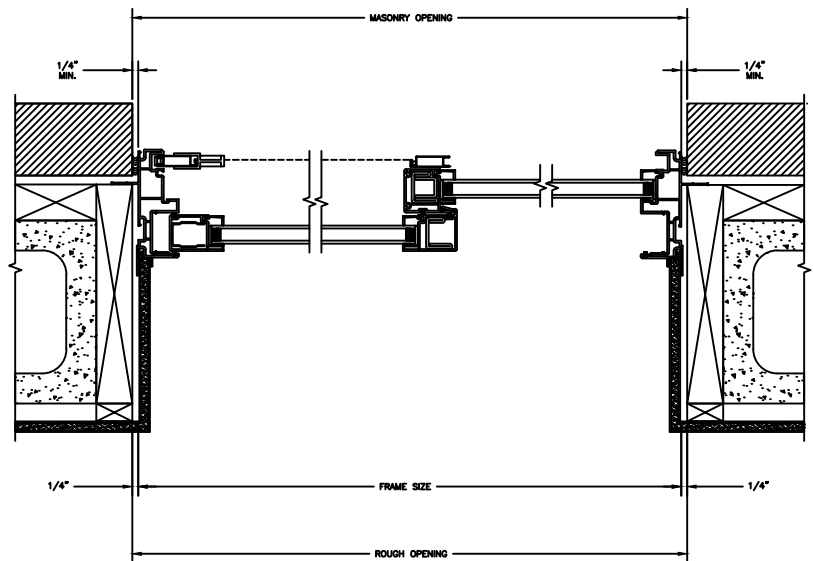

Next Dimension Signature Series

SLIDING PATIO DOOR

SECTION DETAILS : CONSTRUCTION

SCALE: 1 1/2" = 1'-0"

HEAD JAMB & SILL
2 X 6 FRAME WITH BRICK VENEER

JAMBS
2 X 6 FRAME WITH BRICK VENEER

HEAD JAMB & SILL
8" CONCRETE BLOCK WALL
WITH BRICK VENEER

JAMBS
8" CONCRETE BLOCK WALL
WITH BRICK VENEER