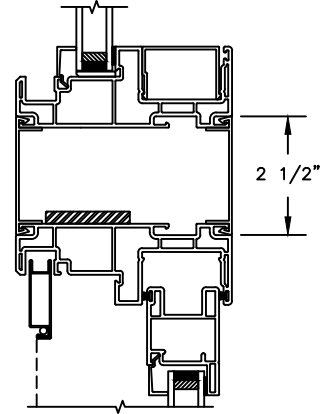

Next Dimension Signature Series

SLIDING PATIO DOOR

SECTION DETAILS: MULLIONS

SCALE: 3" = 1'-0"

HORIZONTAL MULLION
TRANSOM/OPERATOR

HORIZONTAL 2" MULLION
TRANSOM/OPERATOR

HORIZONTAL MULLION
RADIUS/OPERATOR

HORIZONTAL 2" MULLION
RADIUS/OPERATOR

5/8" PUTTY WDL
WITH INNERBAR

5/8" PUTTY WDL (EXTERIOR ONLY)
WITH 5/8" FLAT INNERGRILLE

7/8" PUTTY WDL
WITH INNERBAR

7/8" PUTTY WDL (EXTERIOR ONLY)
WITH 13/16" FLAT INNERGRILLE

Next Dimension Signature Series