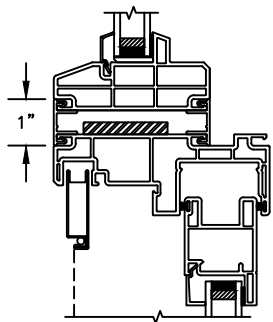

Next Dimension Signature Series

SLIDING PATIO DOOR

SECTION DETAILS: MULLIONS

SCALE: 3" = 1'-0"

HORIZONTAL MULLION
TRANSOM/OPERATOR

HORIZONTAL 2" MULLION
TRANSOM/OPERATOR

HORIZONTAL MULLION
RADIUS/OPERATOR

HORIZONTAL 2" MULLION
RADIUS/OPERATOR

5/8" PUTTY WDL
WITH INNERBAR

5/8" PUTTY WDL (EXTERIOR ONLY)
WITH 5/8" FLAT INNERGRILLE

7/8" PUTTY WDL
WITH INNERBAR

7/8" PUTTY WDL (EXTERIOR ONLY)
WITH 13/16" FLAT INNERGRILLE

Next Dimension Signature Series