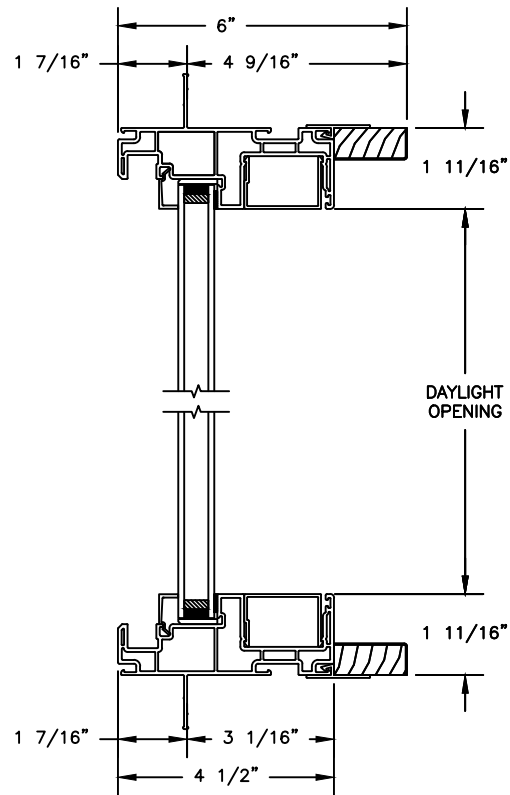

OPERATING HEAD JAMB & SILL

STATIONARY HEAD JAMB & SILL

JAMBS

Next Dimension Signature Series

SLIDING PATIO DOOR

SECTION DETAILS: SIDELITE / TRANSOM
SCALE: 3" = 1'-0"

HEAD & SILL

JAMBS

Next Dimension Signature Series

SLIDING PATIO DOOR

SECTION DETAILS: MULLIONS

SCALE: 3" = 1'-0"

HORIZONTAL MULLION
TRANSOM/OPERATOR

HORIZONTAL 2" MULLION
TRANSOM/OPERATOR

HORIZONTAL MULLION
RADIUS/OPERATOR

HORIZONTAL 2" MULLION
RADIUS/OPERATOR

VERTICAL MULLION
SIDELIGHT/OPERATOR

VERTICAL 2" MULLION
STATIONARY/SIDELIGHT

Next Dimension Signature Series

SLIDING PATIO DOOR

SECTION DETAILS : DIVIDED LITE OPTIONS

SCALE: 3" = 1'-0"

INSULATING GLASS

3/4" PROFILED INNERGRILLE

5/8" PUTTY WDL
WITH INNERBAR

5/8" PUTTY WDL (EXTERIOR ONLY)
WITH 5/8" FLAT INNERGRILLE

7/8" PUTTY WDL
WITH INNERBAR

7/8" PUTTY WDL (EXTERIOR ONLY)
WITH 13/16" FLAT INNERGRILLE

Next Dimension Signature Series