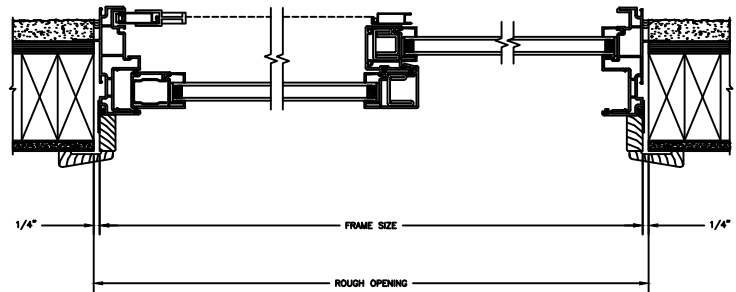

5/8" PUTTY WDL
WITH INNERBAR

5/8" PUTTY WDL (EXTERIOR ONLY)
WITH 5/8" FLAT INNERGRILLE

7/8" PUTTY WDL
WITH INNERBAR

7/8" PUTTY WDL (EXTERIOR ONLY)
WITH 13/16" FLAT INNERGRILLE

Next Dimension Signature Series

SLIDING PATIO DOOR

SECTION DETAILS : CONSTRUCTION

SCALE: 1 1/2" = 1'-0"

HEAD JAMB & SILL
2 X 6 FRAME WITH SIDING

JAMBS
2 X 6 FRAME WITH SIDING

HEAD JAMB & SILL
2 X 4 FRAME WITH STUCCO

JAMBS
2 X 4 FRAME WITH STUCCO

Next Dimension Signature Series

SLIDING PATIO DOOR

SECTION DETAILS : CONSTRUCTION

SCALE: 1 1/2" = 1'-0"

HEAD JAMB & SILL
2 X 6 FRAME WITH BRICK VENEER

JAMBS
2 X 6 FRAME WITH BRICK VENEER

HEAD JAMB & SILL
8" CONCRETE BLOCK WALL
WITH BRICK VENEER