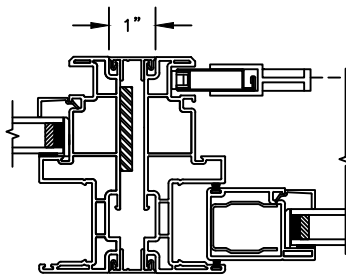

Next Dimension Signature Series

SLIDING PATIO DOOR

SECTION DETAILS: MULLIONS

SCALE: 3" = 1'-0"

HORIZONTAL MULLION
TRANSOM/OPERATOR

HORIZONTAL 2" MULLION
TRANSOM/OPERATOR

HORIZONTAL MULLION
RADIUS/OPERATOR

HORIZONTAL 2" MULLION
RADIUS/OPERATOR

VERTICAL MULLION
SIDELIGHT/OPERATOR

VERTICAL 2" MULLION
STATIONARY/SIDELIGHT

Next Dimension Signature Series

SLIDING PATIO DOOR

SECTION DETAILS : DIVIDED LITE OPTIONS

SCALE: 3" = 1'-0"

INSULATING GLASS

3/4" PROFILED INNERGRILLE

5/8" PUTTY WDL
WITH INNERBAR

5/8" PUTTY WDL (EXTERIOR ONLY)
WITH 5/8" FLAT INNERGRILLE

7/8" PUTTY WDL
WITH INNERBAR

7/8" PUTTY WDL (EXTERIOR ONLY)
WITH 13/16" FLAT INNERGRILLE

Next Dimension Signature Series