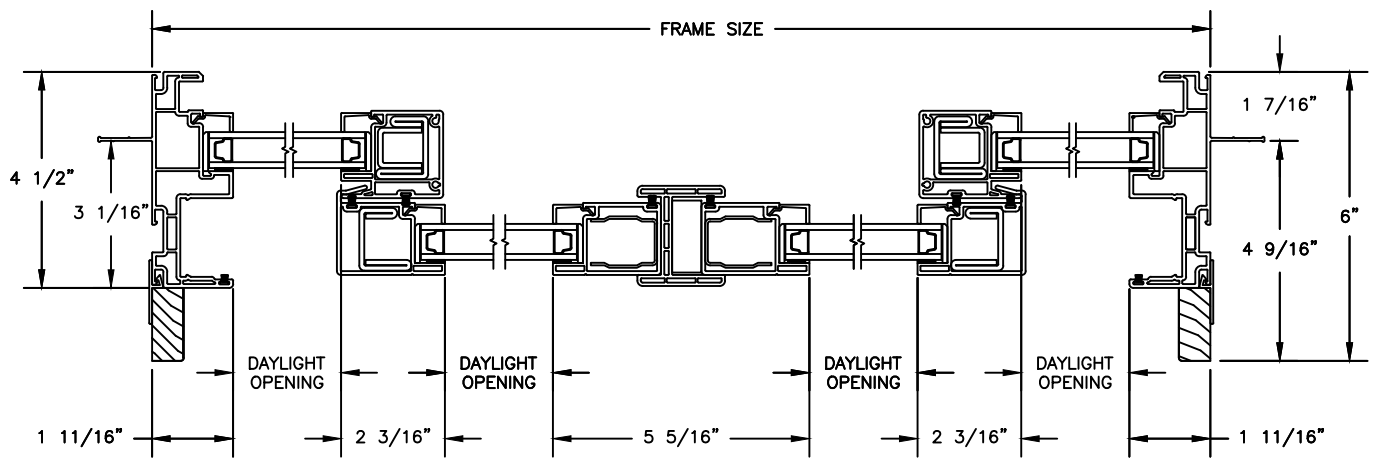

Next Dimension Signature Series

SLIDING PATIO DOOR

SECTION DETAILS

SCALE: 3" = 1'-0"

Next Dimension Signature Series

SLIDING PATIO DOOR

SECTION DETAILS

SCALE: 3" = 1'-0"

OPERATING HEAD JAMB & SILL

STATIONARY HEAD JAMB & SILL

JAMBS

Next Dimension Signature Series

SLIDING PATIO DOOR

SECTION DETAILS: SIDELITE / TRANSOM
SCALE: 3" = 1'-0"

HEAD & SILL

JAMBS

Next Dimension Signature Series

SLIDING PATIO DOOR

SECTION DETAILS: MULLIONS

SCALE: 3" = 1'-0"

HORIZONTAL MULLION
TRANSOM/OPERATOR

HORIZONTAL 2" MULLION
TRANSOM/OPERATOR

HORIZONTAL MULLION
RADIUS/OPERATOR

HORIZONTAL 2" MULLION
RADIUS/OPERATOR

VERTICAL MULLION
SIDELIGHT/OPERATOR

VERTICAL 2" MULLION
STATIONARY/SIDELIGHT

Next Dimension Signature Series

SLIDING PATIO DOOR

SECTION DETAILS : DIVIDED LITE OPTIONS

SCALE: 3" = 1'-0"

INSULATING GLASS

3/4" PROFILED INNERGRILLE