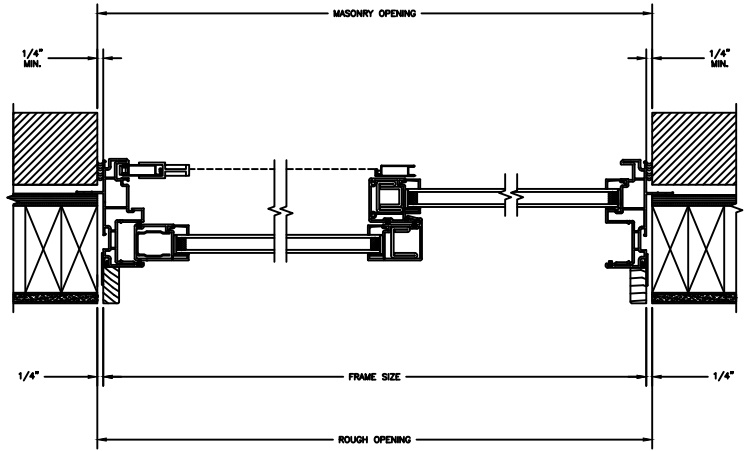

Next Dimension Signature Series

SLIDING PATIO DOOR

SECTION DETAILS : CONSTRUCTION

SCALE: 1 1/2" = 1'-0"

HEAD JAMB & SILL
2 X 6 FRAME WITH BRICK VENEER

JAMBS
2 X 6 FRAME WITH BRICK VENEER

HEAD JAMB & SILL
8" CONCRETE BLOCK WALL
WITH BRICK VENEER

JAMBS
8" CONCRETE BLOCK WALL
WITH BRICK VENEER