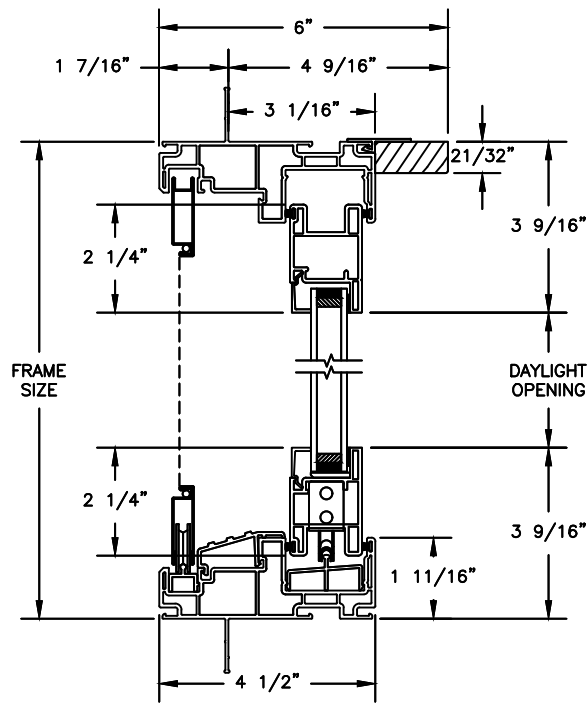

Next Dimension Signature Series

SLIDING PATIO DOOR

SECTION DETAILS

SCALE: 3" = 1'-0"

Next Dimension Signature Series

SLIDING PATIO DOOR

SECTION DETAILS

SCALE: 3" = 1'-0"

OPERATING HEAD JAMB & SILL

STATIONARY HEAD JAMB & SILL

JAMBS

Next Dimension Signature Series

SLIDING PATIO DOOR

SECTION DETAILS: SIDELITE / TRANSOM
SCALE: 3" = 1'-0"

HEAD & SILL

JAMBS

5/8" PUTTY WDL
WITH INNERBAR

5/8" PUTTY WDL (EXTERIOR ONLY)
WITH 5/8" FLAT INNERGRILLE

7/8" PUTTY WDL
WITH INNERBAR

7/8" PUTTY WDL (EXTERIOR ONLY)
WITH 13/16" FLAT INNERGRILLE

Next Dimension Signature Series

JAMBS
8" CONCRETE BLOCK WALL
WITH BRICK VENEER