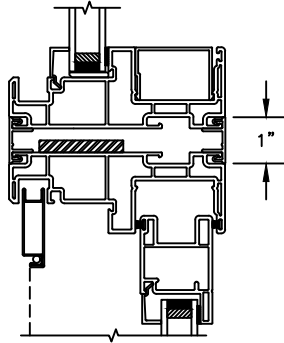

OPERATING HEAD JAMB & SILL

STATIONARY HEAD JAMB & SILL

JAMBS

Next Dimension Signature Series

SLIDING PATIO DOOR

SECTION DETAILS: SIDELITE / TRANSOM
SCALE: 3" = 1'-0"

HEAD & SILL

JAMBS

Next Dimension Signature Series

SLIDING PATIO DOOR

SECTION DETAILS: MULLIONS

SCALE: 3" = 1'-0"

HORIZONTAL MULLION
TRANSOM/OPERATOR

HORIZONTAL 2" MULLION
TRANSOM/OPERATOR

HORIZONTAL MULLION
RADIUS/OPERATOR

HORIZONTAL 2" MULLION
RADIUS/OPERATOR