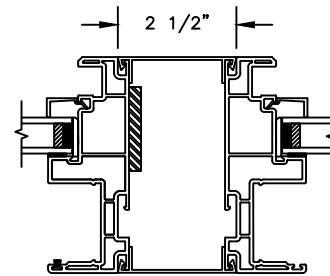

Next Dimension Signature Series

SLIDING PATIO DOOR

SECTION DETAILS: MULLIONS

SCALE: 3" = 1'-0"

HORIZONTAL MULLION
TRANSOM/OPERATOR

HORIZONTAL 2" MULLION
TRANSOM/OPERATOR

HORIZONTAL MULLION
RADIUS/OPERATOR

HORIZONTAL 2" MULLION
RADIUS/OPERATOR

VERTICAL MULLION
SIDELIGHT/OPERATOR

VERTICAL 2" MULLION
STATIONARY/SIDELIGHT

Next Dimension Signature Series

SLIDING PATIO DOOR

SECTION DETAILS : DIVIDED LITE OPTIONS

SCALE: 3" = 1'-0"

INSULATING GLASS

3/4" PROFILED INNERGRILLE

5/8" PUTTY WDL
WITH INNERBAR

5/8" PUTTY WDL (EXTERIOR ONLY)
WITH 5/8" FLAT INNERGRILLE

7/8" PUTTY WDL
WITH INNERBAR

7/8" PUTTY WDL (EXTERIOR ONLY)
WITH 13/16" FLAT INNERGRILLE

Next Dimension Signature Series