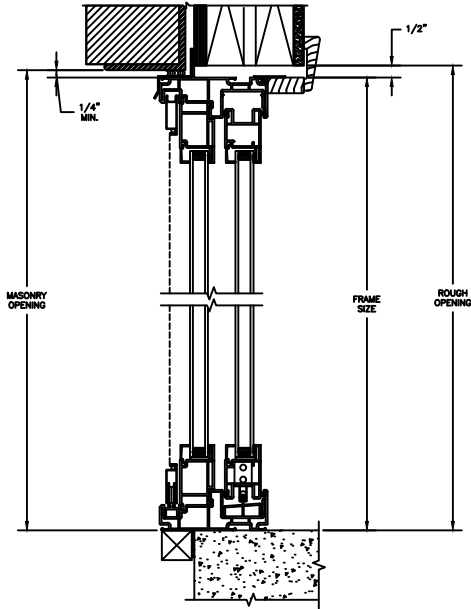

SLIDING PATIO DOOR

SECTION DETAILS : CONSTRUCTION

SCALE: 1 1/2" = 1'-0"

HEAD JAMB & SILL
2 X 6 FRAME WITH SIDING

JAMBS
2 X 6 FRAME WITH SIDING

HEAD JAMB & SILL
2 X 4 FRAME WITH STUCCO

JAMBS
2 X 4 FRAME WITH STUCCO

Next Dimension Signature Series

SLIDING PATIO DOOR

SECTION DETAILS : CONSTRUCTION

SCALE: 1 1/2" = 1'-0"

HEAD JAMB & SILL
2 X 6 FRAME WITH BRICK VENEER

JAMBS
2 X 6 FRAME WITH BRICK VENEER

HEAD JAMB & SILL
8" CONCRETE BLOCK WALL
WITH BRICK VENEER

JAMBS
8" CONCRETE BLOCK WALL
WITH BRICK VENEER