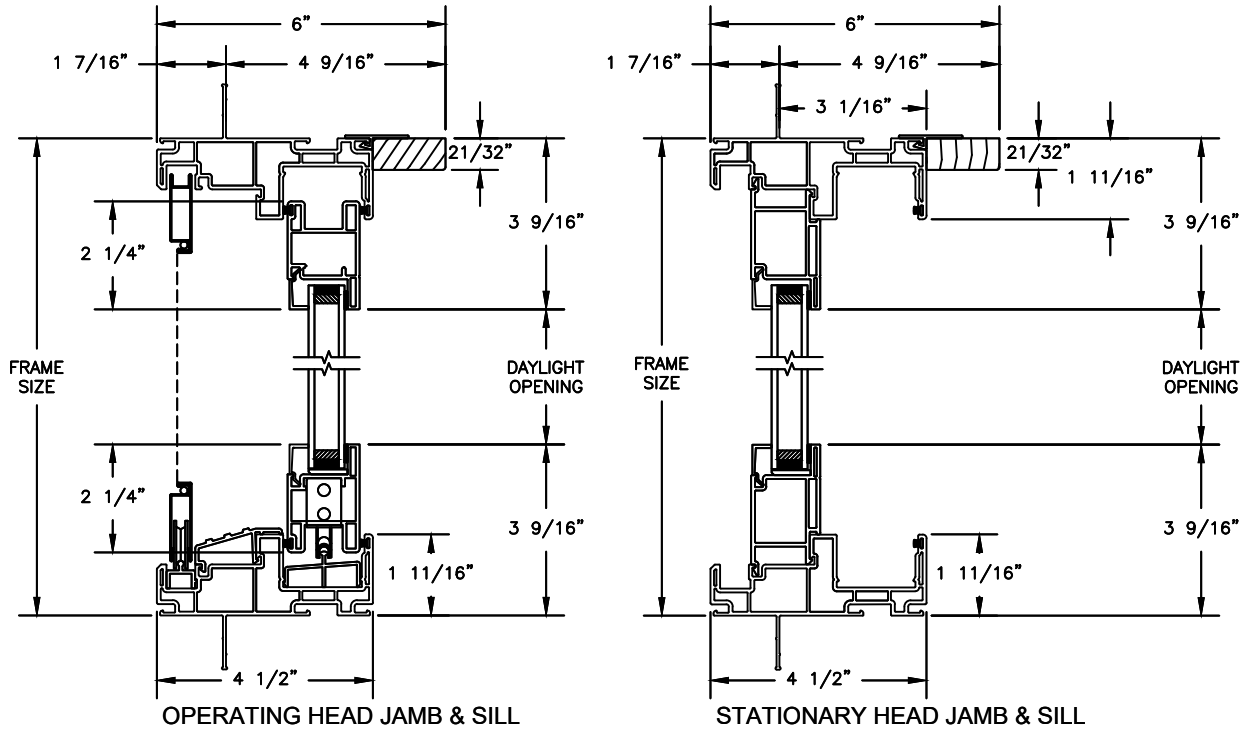

Next Dimension Signature Series

SLIDING PATIO DOOR

SECTION DETAILS

SCALE: 3" = 1'-0"

Next Dimension Signature Series

SLIDING PATIO DOOR

SECTION DETAILS

SCALE: 3" = 1'-0"

OPERATING HEAD JAMB & SILL

STATIONARY HEAD JAMB & SILL

JAMBS

Next Dimension Signature Series

SLIDING PATIO DOOR

SECTION DETAILS: SIDELITE / TRANSOM
SCALE: 3" = 1'-0"

HEAD & SILL

JAMBS

5/8" PUTTY WDL
WITH INNERBAR

5/8" PUTTY WDL (EXTERIOR ONLY)
WITH 5/8" FLAT INNERGRILLE

7/8" PUTTY WDL
WITH INNERBAR

7/8" PUTTY WDL (EXTERIOR ONLY)
WITH 13/16" FLAT INNERGRILLE

Next Dimension Signature Series