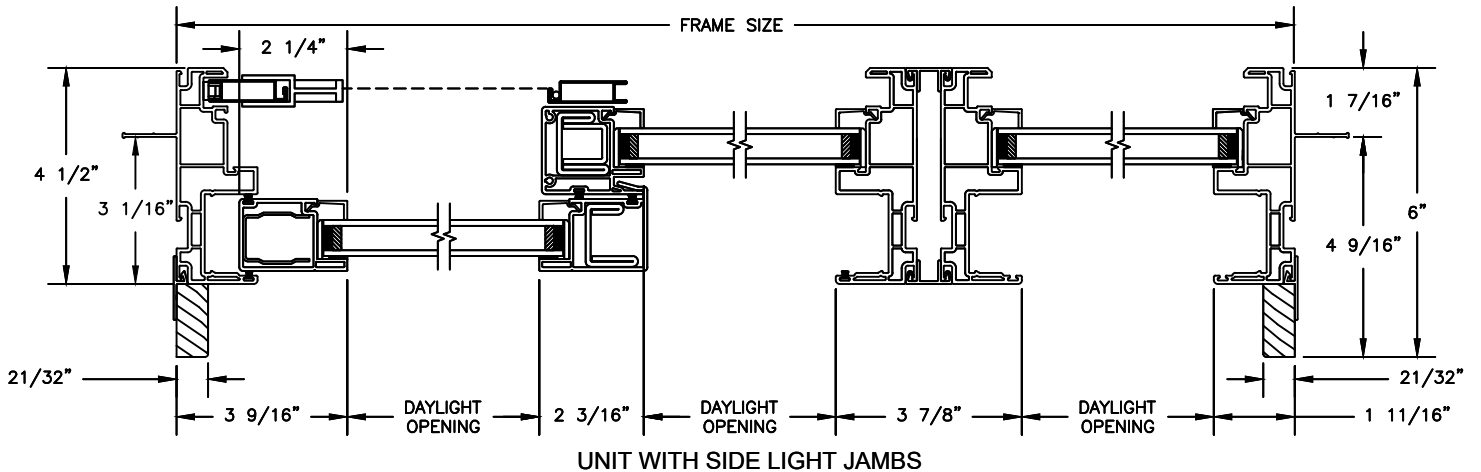

Next Dimension Signature Series

SLIDING PATIO DOOR

SECTION DETAILS

SCALE: 3" = 1'-0"

Next Dimension Signature Series

SLIDING PATIO DOOR

SECTION DETAILS

SCALE: 3" = 1'-0"

OPERATING HEAD JAMB & SILL

STATIONARY HEAD JAMB & SILL

JAMBS

Next Dimension Signature Series

SLIDING PATIO DOOR

SECTION DETAILS: SIDELITE / TRANSOM
SCALE: 3" = 1'-0"

HEAD & SILL

JAMBS

Next Dimension Signature Series

SLIDING PATIO DOOR

SECTION DETAILS: MULLIONS

SCALE: 3" = 1'-0"

HORIZONTAL MULLION
TRANSOM/OPERATOR

HORIZONTAL 2" MULLION
TRANSOM/OPERATOR

HORIZONTAL MULLION
RADIUS/OPERATOR

HORIZONTAL 2" MULLION
RADIUS/OPERATOR

VERTICAL MULLION
SIDELIGHT/OPERATOR

VERTICAL 2" MULLION
STATIONARY/SIDELIGHT

Next Dimension Signature Series

SLIDING PATIO DOOR

SECTION DETAILS : DIVIDED LITE OPTIONS

SCALE: 3" = 1'-0"

INSULATING GLASS

3/4" PROFILED INNERGRILLE