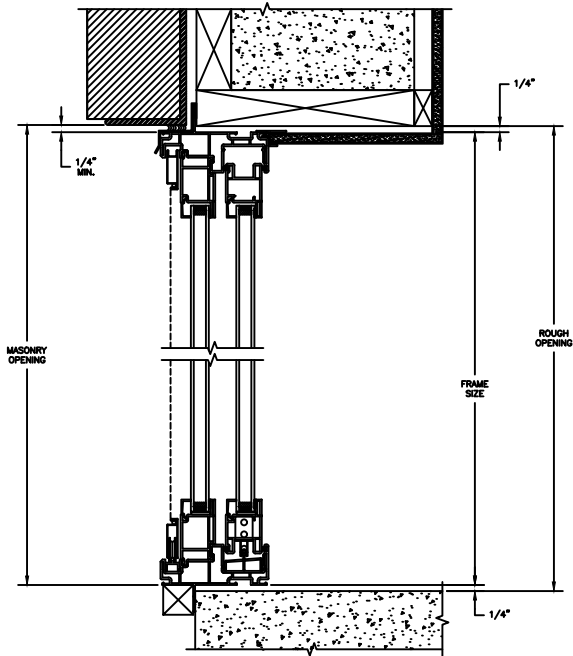

SLIDING PATIO DOOR

SECTION DETAILS : CONSTRUCTION

SCALE: 1 1/2" = 1'-0"

HEAD JAMB & SILL
2 X 6 FRAME WITH SIDING

JAMBS
2 X 6 FRAME WITH SIDING

HEAD JAMB & SILL
2 X 4 FRAME WITH STUCCO

JAMBS
2 X 4 FRAME WITH STUCCO

Next Dimension Signature Series

SLIDING PATIO DOOR

SECTION DETAILS : CONSTRUCTION

SCALE: 1 1/2" = 1'-0"

HEAD JAMB & SILL
2 X 6 FRAME WITH BRICK VENEER

JAMBS
2 X 6 FRAME WITH BRICK VENEER

HEAD JAMB & SILL
8" CONCRETE BLOCK WALL
WITH BRICK VENEER

JAMBS
8" CONCRETE BLOCK WALL
WITH BRICK VENEER