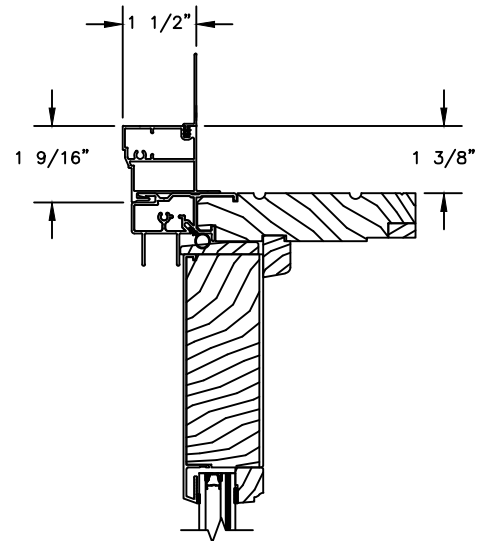

Pinnacle Impact Series

CLAD PATIO DOOR - FRENCH SLIDER

SECTION DETAILS

SCALE: 3" = 1'-0"

OPERATING HEAD JAMB & SILL

STATIONARY HEAD JAMB & SILL

JAMBS

Pinnacle Impact Series

CLAD SLIDING PATIO DOOR

SECTION DETAILS : CASING OPTIONS

SCALE: 3" = 1'-0"

HEAD JAMB WITH
CLAD 180 BRICKMOULD CASING

CLAD BRICKMOULD CASING
WITH OPTIONAL J-CHANNEL COVER

HEAD JAMB WITH
CLAD SQUARE BRICKMOULD CASING

HEAD JAMB WITH
CLAD WILLIAMSBURG CASING

HEAD JAMB WITH
CLAD 3 1/2" FLAT CASING

Pinnacle Impact Series

CLAD PATIO DOOR - FRENCH SLIDER

SECTION DETAILS : GLASS STOP & DIVIDED LITE OPTIONS
 SCALE: 3" = 1'-0"