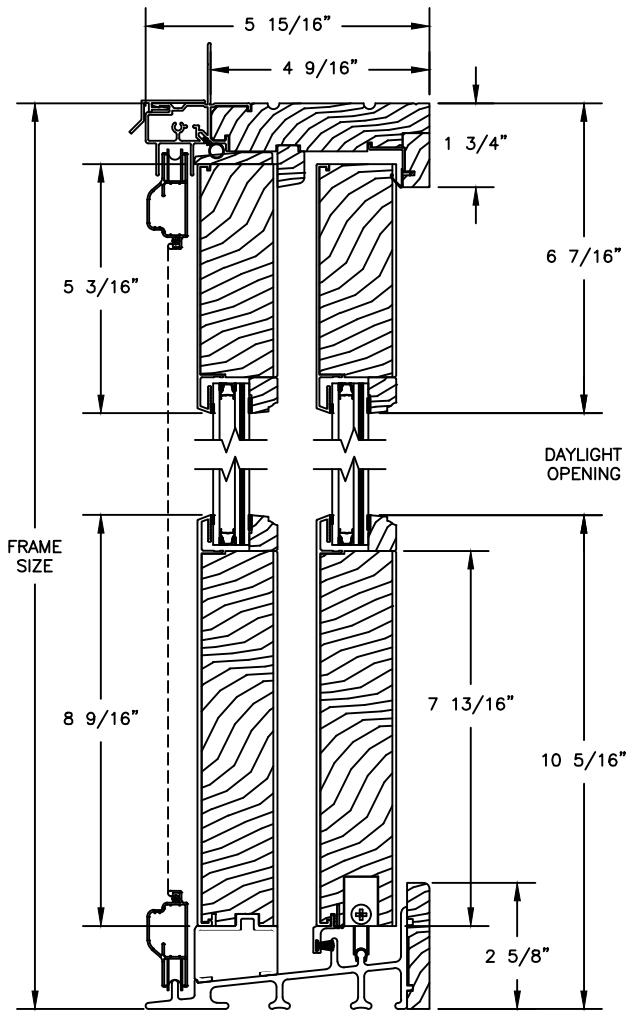

Pinnacle Impact Series

CLAD PATIO DOOR - FRENCH SLIDER

SECTION DETAILS

SCALE: 3" = 1'-0"

OPERATING HEAD JAMB & SILL

STATIONARY HEAD JAMB & SILL

JAMBS

Pinnacle Impact Series

CLAD SLIDING PATIO DOOR

SECTION DETAILS : CASING OPTIONS

SCALE: 3" = 1'-0"

HEAD JAMB WITH
CLAD 180 BRICKMOULD CASING

CLAD BRICKMOULD CASING
WITH OPTIONAL J-CHANNEL COVER

HEAD JAMB WITH
CLAD SQUARE BRICKMOULD CASING

HEAD JAMB WITH
CLAD WILLIAMSBURG CASING

HEAD JAMB WITH
CLAD 3 1/2" FLAT CASING

Pinnacle Impact Series

CLAD PATIO DOOR - FRENCH SLIDER

SECTION DETAILS : GLASS STOP & DIVIDED LITE OPTIONS
 SCALE: 3" = 1'-0"