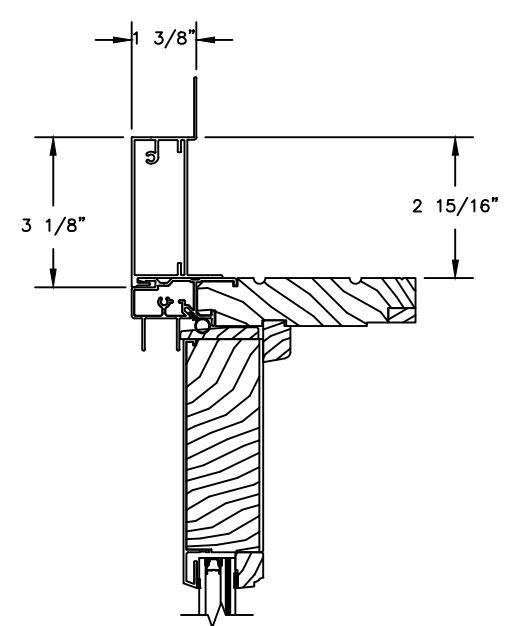

Pinnacle Impact Series

CLAD PATIO DOOR - FRENCH SLIDER

SECTION DETAILS

SCALE: 3" = 1'-0"

OPERATING HEAD JAMB & SILL

STATIONARY HEAD JAMB & SILL

JAMBS

Pinnacle Impact Series

CLAD SLIDING PATIO DOOR

SECTION DETAILS : CASING OPTIONS

SCALE: 3" = 1'-0"

HEAD JAMB WITH
CLAD 180 BRICKMOULD CASING

CLAD BRICKMOULD CASING
WITH OPTIONAL J-CHANNEL COVER

HEAD JAMB WITH
CLAD SQUARE BRICKMOULD CASING

HEAD JAMB WITH
CLAD WILLIAMSBURG CASING

HEAD JAMB WITH
CLAD 3 1/2" FLAT CASING

Pinnacle Impact Series

CLAD PATIO DOOR - FRENCH SLIDER

SECTION DETAILS : GLASS STOP & DIVIDED LITE OPTIONS
 SCALE: 3" = 1'-0"