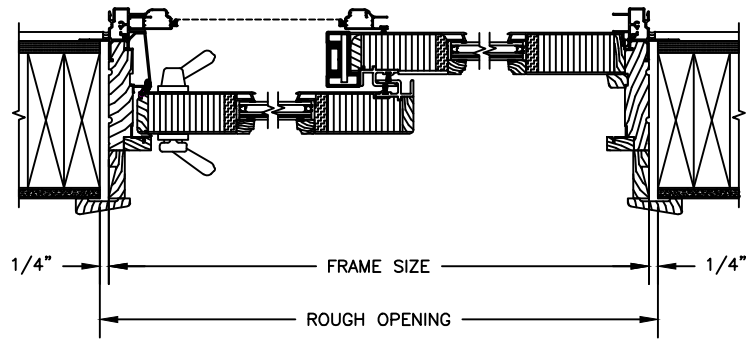

JAMBS
2 X 6 FRAME WITH SIDING