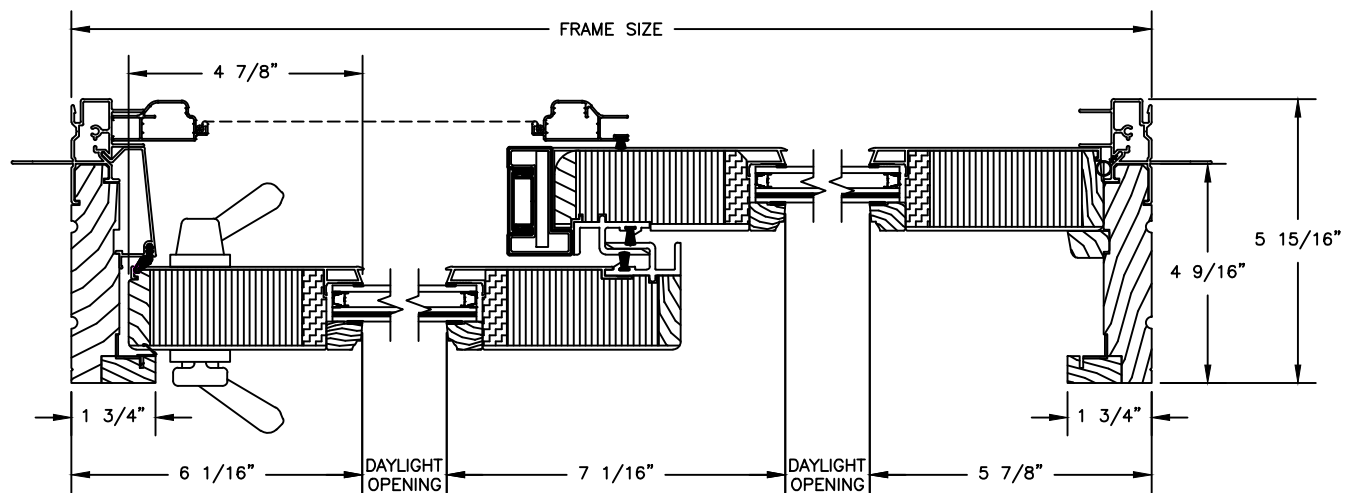

Pinnacle Impact Series

CLAD PATIO DOOR - FRENCH SLIDER

SECTION DETAILS

SCALE: 3" = 1'-0"

OPERATING HEAD JAMB & SILL

STATIONARY HEAD JAMB & SILL

JAMBS

Pinnacle Impact Series

CLAD SLIDING PATIO DOOR

SECTION DETAILS : CASING OPTIONS

SCALE: 3" = 1'-0"

HEAD JAMB WITH
CLAD 180 BRICKMOULD CASING

CLAD BRICKMOULD CASING
WITH OPTIONAL J-CHANNEL COVER

HEAD JAMB WITH
CLAD SQUARE BRICKMOULD CASING