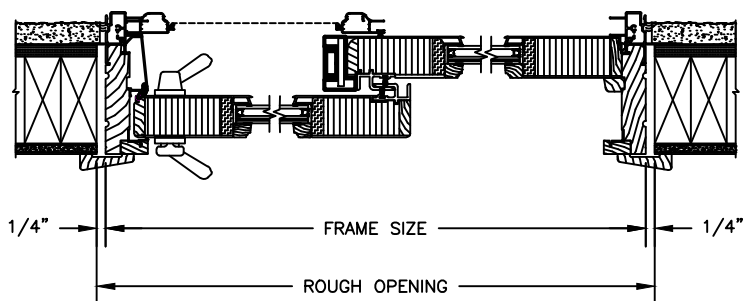

Pinnacle Impact Series

CLAD PATIO DOOR - FRENCH SLIDER

SECTION DETAILS : CONSTRUCTION
 SCALE: 1 1/2" = 1'-0"

HEAD JAMB & SILL
 2 X 6 FRAME WITH SIDING

JAMBS
 2 X 6 FRAME WITH SIDING

HEAD JAMB & SILL
 2 X 4 FRAME WITH STUCCO