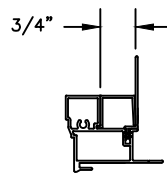

Pinnacle Impact Series

CLAD PATIO DOOR - FRENCH SLIDER

SECTION DETAILS

SCALE: 3" = 1'-0"

OPERATING HEAD JAMB & SILL

STATIONARY HEAD JAMB & SILL

JAMBS

Pinnacle Impact Series

CLAD SLIDING PATIO DOOR

SECTION DETAILS : CASING OPTIONS

SCALE: 3" = 1'-0"

HEAD JAMB WITH
CLAD 180 BRICKMOULD CASING

CLAD BRICKMOULD CASING
WITH OPTIONAL J-CHANNEL COVER

HEAD JAMB WITH
CLAD SQUARE BRICKMOULD CASING