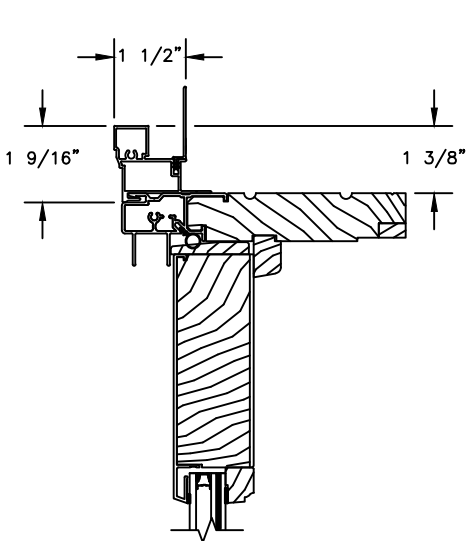

Pinnacle Impact Series

CLAD PATIO DOOR - FRENCH SLIDER

SECTION DETAILS

SCALE: 3" = 1'-0"

OPERATING HEAD JAMB & SILL

STATIONARY HEAD JAMB & SILL

JAMBS

Pinnacle Impact Series

CLAD SLIDING PATIO DOOR

SECTION DETAILS : CASING OPTIONS

SCALE: 3" = 1'-0"

HEAD JAMB WITH
CLAD 180 BRICKMOULD CASING

CLAD BRICKMOULD CASING
WITH OPTIONAL J-CHANNEL COVER

HEAD JAMB WITH
CLAD SQUARE BRICKMOULD CASING

HEAD JAMB WITH
CLAD WILLIAMSBURG CASING

HEAD JAMB WITH
CLAD 3 1/2" FLAT CASING

Pinnacle Impact Series

CLAD PATIO DOOR - FRENCH SLIDER

SECTION DETAILS : GLASS STOP & DIVIDED LITE OPTIONS
 SCALE: 3" = 1'-0"