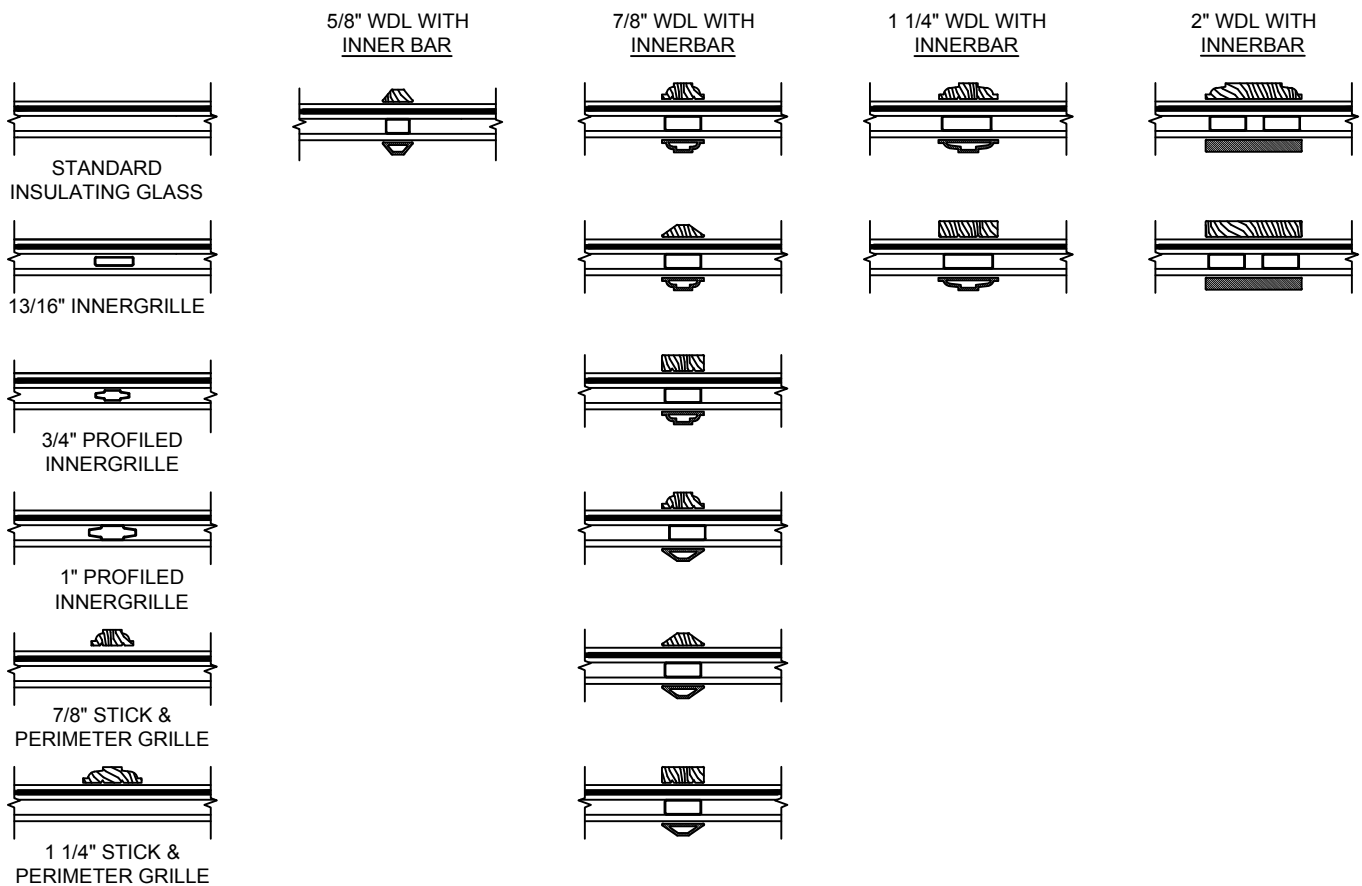

AVAILABLE STYLES

-  - PUTTY
-  - OGEE
-  - CONTEMPORARY

NOTE:

* ALL WDL OPTIONS CAN BE ORDERED WITH OR WITHOUT INNER BAR

* PERIMETER GRILLES ONLY AVAILABLE IN THE 7/8" AND 1 1/4" OGEE STYLE GLASS STOP (SEE DETAIL: A)