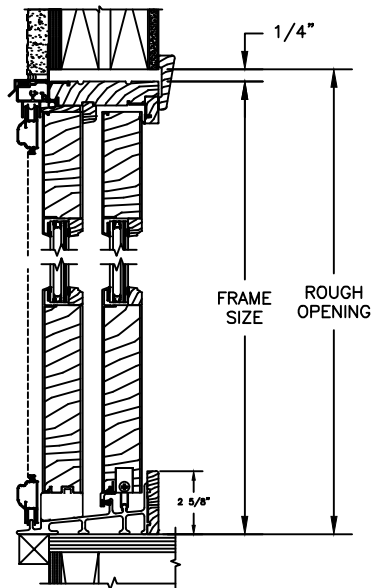

HEAD JAMB & SILL
2 X 4 FRAME WITH STUCCO