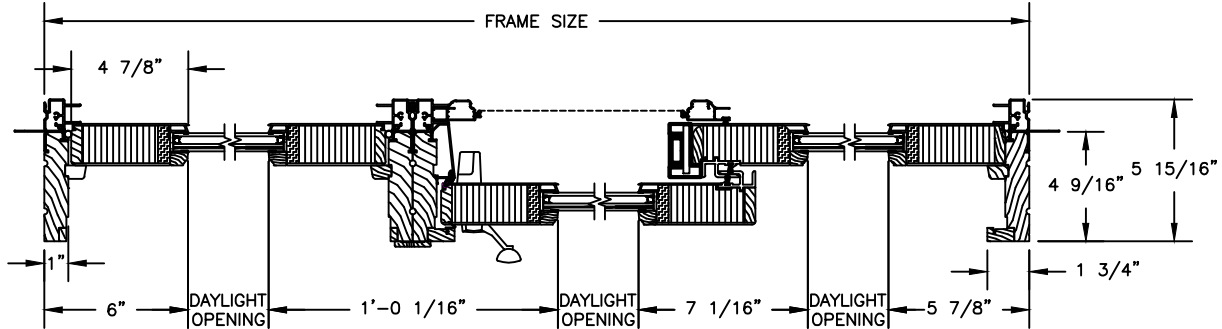

OPERATING UNIT WITH STATIONARY UNIT