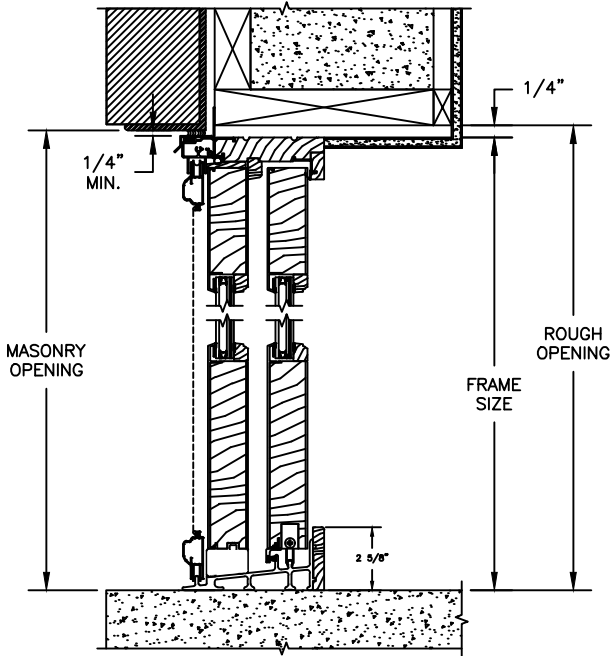

HEAD JAMB & SILL
 8" CONCRETE BLOCK WALL
 WITH BRICK VENEER

JAMBS
 8" CONCRETE BLOCK WALL
 WITH BRICK VENEER

Pinnacle Impact Series

CLAD PATIO DOOR - FRENCH SLIDER

SECTION DETAILS

SCALE: 1 1/2" = 1'-0"

OPERATING HEAD JAMB & SILL