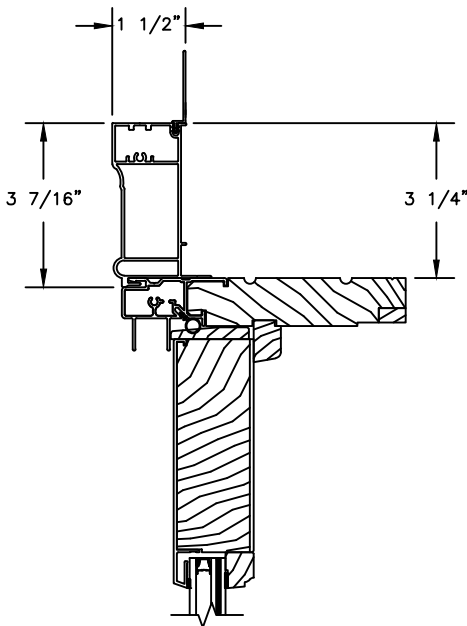

Pinnacle Impact Series

CLAD PATIO DOOR - FRENCH SLIDER

SECTION DETAILS

SCALE: 3" = 1'-0"

OPERATING HEAD JAMB & SILL

STATIONARY HEAD JAMB & SILL

JAMBS

Pinnacle Impact Series

CLAD SLIDING PATIO DOOR

SECTION DETAILS : CASING OPTIONS

SCALE: 3" = 1'-0"

HEAD JAMB WITH
CLAD 180 BRICKMOULD CASING

CLAD BRICKMOULD CASING
WITH OPTIONAL J-CHANNEL COVER

HEAD JAMB WITH
CLAD SQUARE BRICKMOULD CASING

HEAD JAMB WITH
CLAD WILLIAMSBURG CASING

HEAD JAMB WITH
CLAD 3 1/2" FLAT CASING

Pinnacle Impact Series

CLAD PATIO DOOR - FRENCH SLIDER

SECTION DETAILS : GLASS STOP & DIVIDED LITE OPTIONS
 SCALE: 3" = 1'-0"