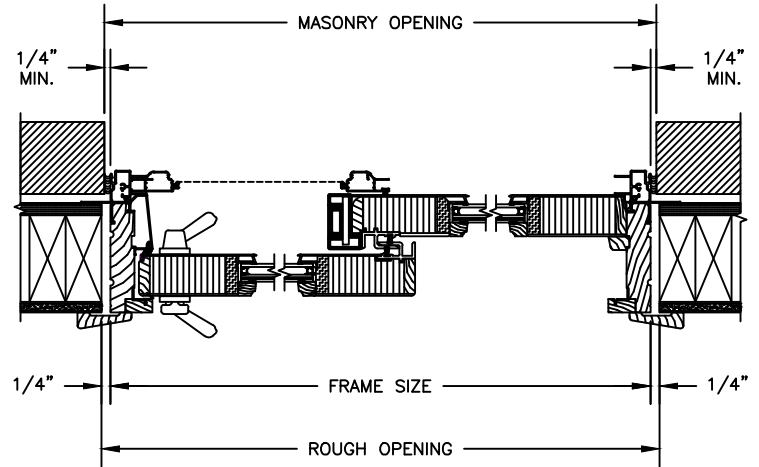

JAMBS
 2 X 4 FRAME WITH STUCCO

Pinnacle Impact Series

CLAD PATIO DOOR - FRENCH SLIDER

SECTION DETAILS : CONSTRUCTION
 SCALE: 1 1/2" = 1'-0"

HEAD JAMB & SILL
 2 X 6 FRAME WITH BRICK VENEER

JAMBS
 2 X 6 FRAME WITH BRICK VENEER