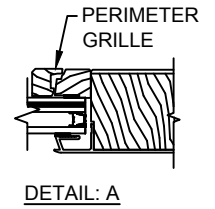

Pinnacle Impact Series

CLAD PATIO DOOR - FRENCH SLIDER

SECTION DETAILS : GLASS STOP & DIVIDED LITE OPTIONS
SCALE: 3" = 1'-0"

AVAILABLE STYLES

- PUTTY
- OGEE
- CONTEMPORARY

NOTE:

* ALL WDL OPTIONS CAN BE ORDERED WITH OR WITHOUT INNER BAR

* PERIMETER GRILLES ONLY AVAILABLE IN THE 7/8" AND 1 1/4" OGEE STYLE GLASS STOP (SEE DETAIL: A)