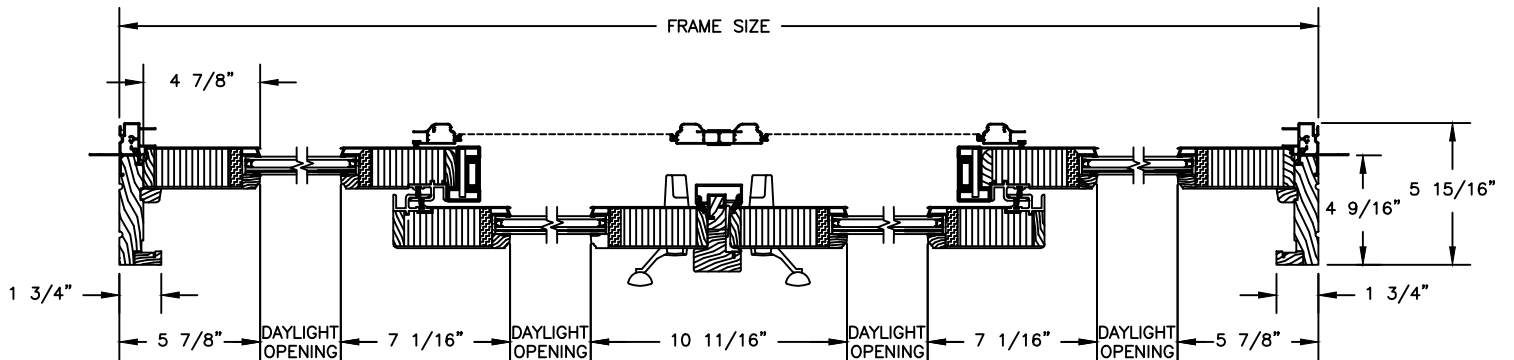

Pinnacle Impact Series

CLAD PATIO DOOR - FRENCH SLIDER

SECTION DETAILS

SCALE: 1 1/2" = 1'-0"

QUAD UNIT