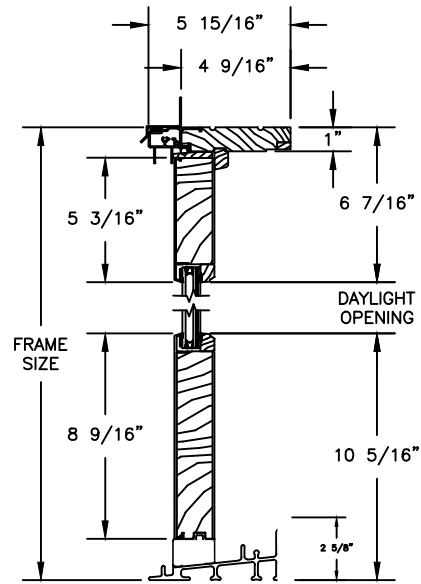

HEAD JAMB & SILL
 8" CONCRETE BLOCK WALL
 WITH BRICK VENEER

JAMBS
 8" CONCRETE BLOCK WALL
 WITH BRICK VENEER

Pinnacle Impact Series

CLAD PATIO DOOR - FRENCH SLIDER

SECTION DETAILS

SCALE: 1 1/2" = 1'-0"

OPERATING HEAD JAMB & SILL