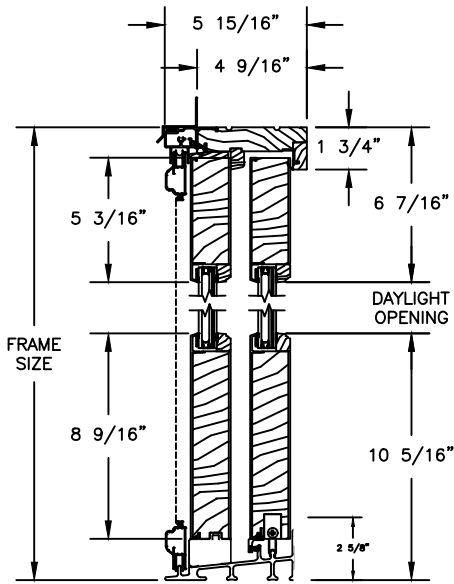

HEAD JAMB & SILL
 8" CONCRETE BLOCK WALL
 WITH BRICK VENEER

JAMBS
 8" CONCRETE BLOCK WALL
 WITH BRICK VENEER

Pinnacle Impact Series

CLAD PATIO DOOR - FRENCH SLIDER

SECTION DETAILS

SCALE: 1 1/2" = 1'-0"

OPERATING HEAD JAMB & SILL