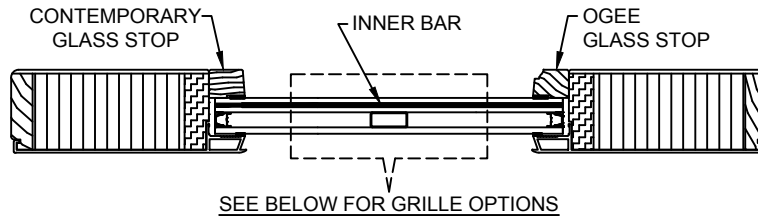

CLAD SLIDING PATIO DOOR

SECTION DETAILS : CASING OPTIONS

SCALE: 3" = 1'-0"

HEAD JAMB WITH
CLAD 180 BRICKMOULD CASING

CLAD BRICKMOULD CASING
WITH OPTIONAL J-CHANNEL COVER

HEAD JAMB WITH
CLAD SQUARE BRICKMOULD CASING

HEAD JAMB WITH
CLAD WILLIAMSBURG CASING

HEAD JAMB WITH
CLAD 3 1/2" FLAT CASING

Pinnacle Impact Series

CLAD PATIO DOOR - FRENCH SLIDER

SECTION DETAILS : GLASS STOP & DIVIDED LITE OPTIONS
 SCALE: 3" = 1'-0"

AVAILABLE STYLES

-  - PUTTY
-  - OGEE
-  - CONTEMPORARY

NOTE:

* ALL WDL OPTIONS CAN BE ORDERED WITH OR WITHOUT INNER BAR

* PERIMETER GRILLES ONLY AVAILABLE IN THE 7/8" AND 1 1/4" OGEE STYLE GLASS STOP (SEE DETAIL: A)