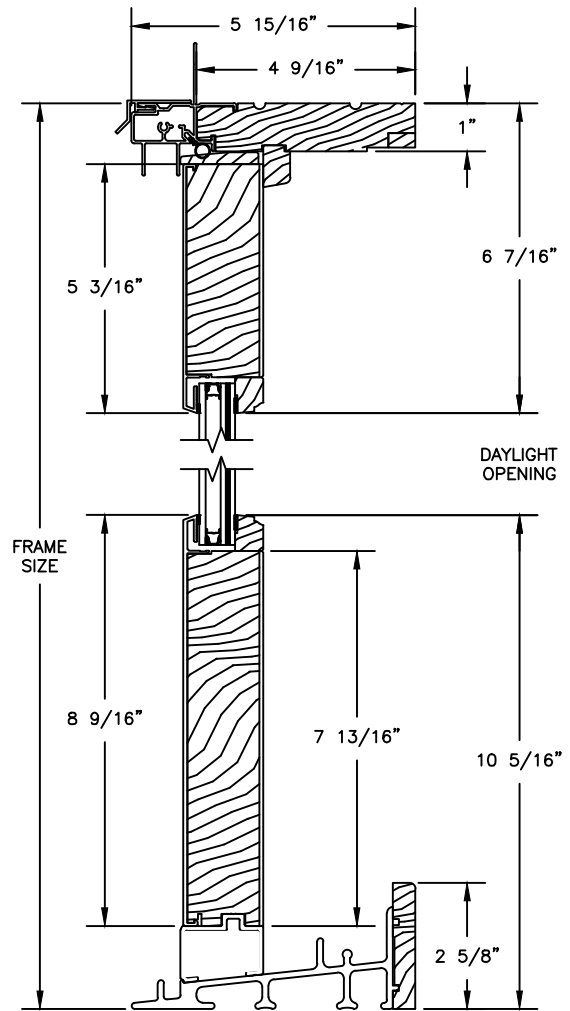

Pinnacle Impact Series

CLAD PATIO DOOR - FRENCH SLIDER

SECTION DETAILS

SCALE: 3" = 1'-0"

OPERATING HEAD JAMB & SILL

STATIONARY HEAD JAMB & SILL

JAMBS

Pinnacle Impact Series

CLAD SLIDING PATIO DOOR

SECTION DETAILS : CASING OPTIONS

SCALE: 3" = 1'-0"

HEAD JAMB WITH
CLAD 180 BRICKMOULD CASING

CLAD BRICKMOULD CASING
WITH OPTIONAL J-CHANNEL COVER

HEAD JAMB WITH
CLAD SQUARE BRICKMOULD CASING

HEAD JAMB WITH
CLAD WILLIAMSBURG CASING

HEAD JAMB WITH
CLAD 3 1/2" FLAT CASING

Pinnacle Impact Series

CLAD PATIO DOOR - FRENCH SLIDER

SECTION DETAILS : GLASS STOP & DIVIDED LITE OPTIONS
 SCALE: 3" = 1'-0"