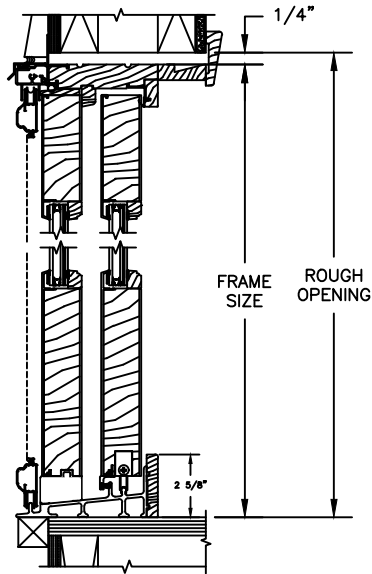

Pinnacle Impact Series

CLAD PATIO DOOR - FRENCH SLIDER

SECTION DETAILS : CONSTRUCTION
SCALE: 1 1/2" = 1'-0"

HEAD JAMB & SILL
2 X 6 FRAME WITH SIDING