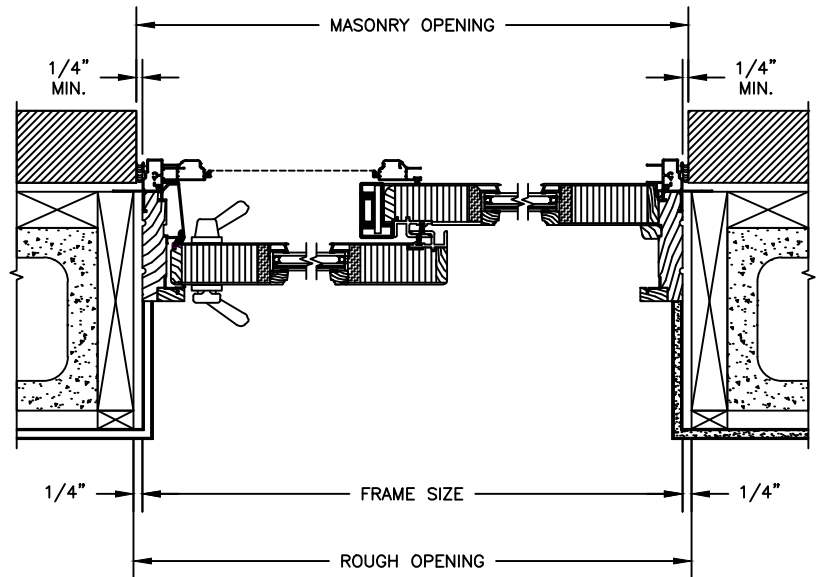

HEAD JAMB & SILL
 8" CONCRETE BLOCK WALL
 WITH BRICK VENEER

JAMBS
 8" CONCRETE BLOCK WALL
 WITH BRICK VENEER

Pinnacle Impact Series

CLAD PATIO DOOR - FRENCH SLIDER

SECTION DETAILS

SCALE: 1 1/2" = 1'-0"

OPERATING HEAD JAMB & SILL