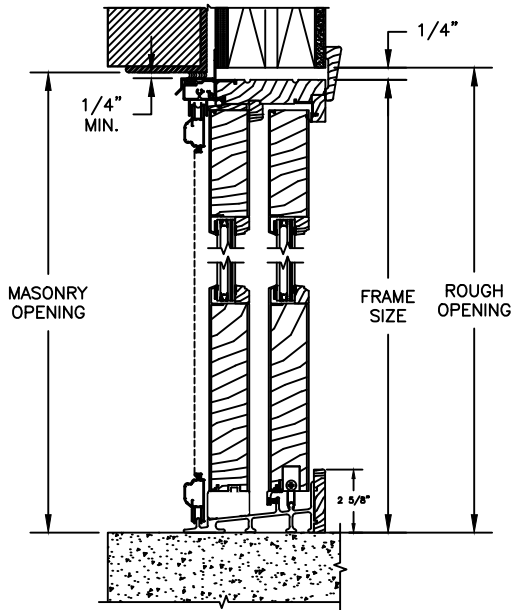

Pinnacle Impact Series

CLAD PATIO DOOR - FRENCH SLIDER

SECTION DETAILS : CONSTRUCTION
SCALE: 1 1/2" = 1'-0"

HEAD JAMB & SILL
2 X 6 FRAME WITH BRICK VENEER